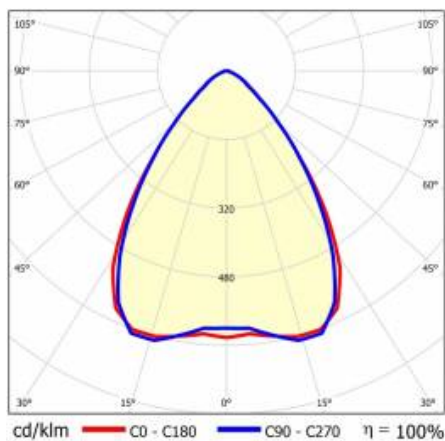

LINEA S LED 1172MM 9300LM 840 IP54 SW DALI (48W)

DETAILED CARD

TECHNICAL PARAMETERS TABLE

Index:	591082	Dimensions (H/W/T/S) [mm]:	1172/67/50
EAN:	5905963591082	Impact resistance:	IK03
Light source:	LED	Ingress protection:	IP54
Rated power of the luminaire [W]:	48	Mounting version:	surface, suspended
Supply voltage [V]:	220-240	Working temperature [°C]:	from -25 to +35
Frequency [Hz]:	50-60	DIMM DALI:	yes
Luminous flux [lm]:	9300	Net weight [kg]:	1.600
Luminous efficacy [lm/W]:	194	LED lifespan L70B50 [h]:	196000
Light distribution type:	SW	LED lifespan L80B10 [h]:	123000
Energy efficiency class:	A	LED lifespan L90B10 [h]:	60000
Electrical protection class:	I	Photobiological safety:	Risk Group 1 (no photobiological hazard under normal behavioral limitation)
Colour temperature [K]:	4000	Warranty [years]:	5
Color rendering index (Ra) >:	80	CE certificate:	45/2025
SDCM:	3	ENEC Certificate:	0331/ENEC/23
Beam angle [°]:	80	HACCP:	852/2004
Diffuser material:	PC	Manual:	Download PDF
Diffuser type:	transparent	Environmental Product Declaration (EPD):	852/2025
Diffuser colour:	transparent	Mark D:	yes
Material of the body:	galvanized coated steel	ISO Certificates:	9001:2015, 14001:2015, 45001:2018, 50001:2018
Colour of the body:	RAL9010	Pliik LDT:	Download

LIGHT CURVES