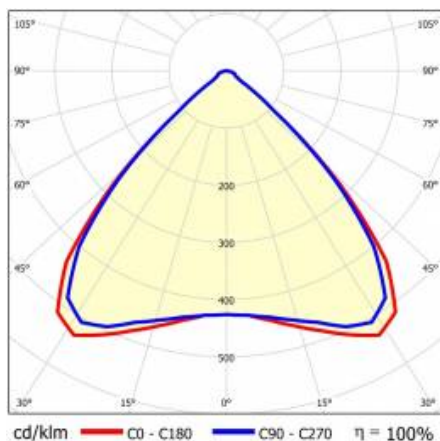

LINEA S LED 1172MM 15150LM 840 IP54 MW DALI (80W)

DETAILED CARD

TECHNICAL PARAMETERS TABLE

Index:	591174	Dimensions (H/W/T/S) [mm]:	1172/67/50
EAN:	5905963591174	Impact resistance:	IK03
Light source:	LED	Ingress protection:	IP54
Rated power of the luminaire [W]:	80	Mounting version:	surface, suspended
Supply voltage [V]:	220-240	Working temperature [°C]:	from -25 to +35
Frequency [Hz]:	50-60	DIMM DALI:	yes
Luminous flux [lm]:	15150	Net weight [kg]:	1.600
Luminous efficacy [lm/W]:	156	LED lifespan L70B50 [h]:	196000
Light distribution type:	MW	LED lifespan L80B10 [h]:	123000
Energy efficiency class:	C	LED lifespan L90B10 [h]:	60000
Electrical protection class:	I	Photobiological safety:	Risk Group 1 (no photobiological hazard under normal behavioral limitation)
Colour temperature [K]:	4000	Warranty [years]:	5
Color rendering index (Ra) >:	80	CE certificate:	45/2025
SDCM:	3	ENEC Certificate:	0331/ENEC/23
Beam angle [°]:	90	HACCP:	852/2004
Diffuser material:	PC	Manual:	Download PDF
Diffuser type:	transparent	Environmental Product Declaration (EPD):	852/2025
Diffuser colour:	transparent	Mark D:	yes
Material of the body:	galvanized coated steel	ISO Certificates:	9001:2015, 14001:2015, 45001:2018, 50001:2018
Colour of the body:	RAL9010	Pliik LDT:	Download

LIGHT CURVES