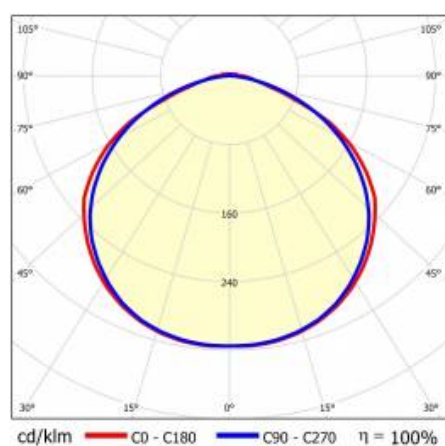

LINEA S LED 1172MM 9400LM 840 IP54 120D (48W)

DETAILED CARD

TECHNICAL PARAMETERS TABLE

Index:	591426	Dimensions (H/W/T/S) [mm]:	1172/67/50
EAN:	5905963591426	Impact resistance:	IK03
Light source:	LED	Ingress protection:	IP54
Rated power of the luminaire [W]:	48	Mounting version:	surface, suspended
Supply voltage [V]:	220-240	Working temperature [°C]:	from -25 to +35
Frequency [Hz]:	50-60	Number on the palette [pcs]:	104
Luminous flux [lm]:	9400	Net weight [kg]:	1.500
Luminous efficacy [lm/W]:	196	LED lifespan L70B50 [h]:	196000
Light distribution type:	symmetric	LED lifespan L80B10 [h]:	123000
Energy efficiency class:	A	LED lifespan L90B10 [h]:	60000
Electrical protection class:	I	Mark D:	yes
Colour temperature [K]:	4000	Photobiological safety:	Risk Group 1 (no photobiological hazard under normal behavioral limitation)
Color rendering index (Ra) >:	80	Warranty [years]:	5
SDCM:	3	CE certificate:	45/2025
Beam angle [°]:	120	ENEC Certificate:	0331/ENEC/23
Diffuser material:	PC	HACCP:	852/2004
Diffuser type:	transparent	Environmental Product Declaration (EPD):	852/2025
Diffuser colour:	transparent	Manual:	Download PDF
Material of the body:	galvanized coated steel	ISO Certificates:	9001:2015, 14001:2015, 45001:2018, 50001:2018
Colour of the body:	RAL9010	Pliik LDT:	Download

LIGHT CURVES