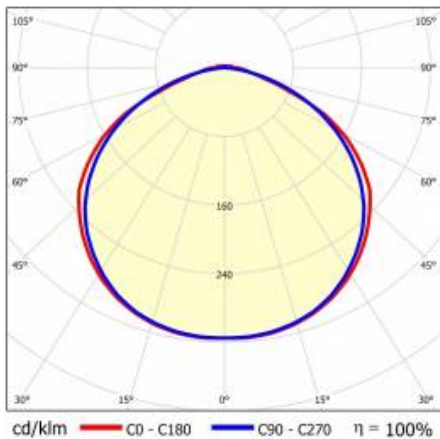

LINEA S LED 1760MM 23300LM 840 IP54 120D (139W)

DETAILED CARD

TECHNICAL PARAMETERS TABLE

Rated power of the luminaire [W]:	139	Diffuser colour:	transparent
Index:	591488	Material of the body:	coated sheet steel
Colour temperature [K]:	4000	Dimensions (H/W/T/S) [mm]:	1760/67/50
EAN:	5905963591488	Colour of the body:	RAL9010
Luminous flux [lm]:	23300	Impact resistance:	IK03
Light source:	LED	Ingress protection:	IP54
Energy efficiency class:	B	Mounting version:	surface, suspended
Supply voltage [V]:	220-240	Working temperature [°C]:	from -25 to +35
Frequency [Hz]:	50-60	Net weight [kg]:	1.900
Beam angle [°]:	120	LED lifespan L70B50 [h]:	196000
Light distribution type:	symmetric	LED lifespan L80B20 [h]:	123000
Luminous efficacy [lm/W]:	168	LED lifespan L90B10 [h]:	60000
Electrical protection class:	I	Photobiological safety:	Risk Group 1 (no photobiological hazard under normal behavioral limitation)
Colour rendering index:	>80	Warranty [years]:	5
SDCM:	≤ 3	CE certificate:	48/2024
Diffuser material:	PC	ENEC Certificate:	0331/ENEC/23
Diffuser type:	transparent	HACCP:	852/2004
		Manual:	Download PDF

LIGHT CURVES