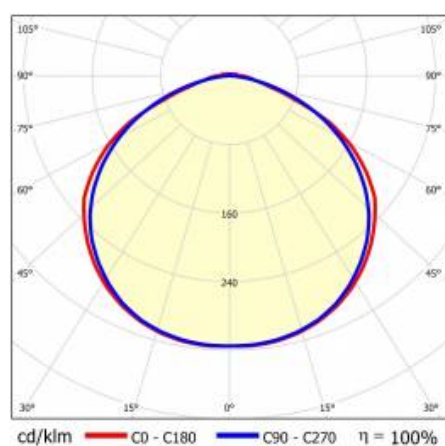

LINEA S LED 1172MM 13800LM 840 IP54 120D DALI (73W)

DETAILED CARD

TECHNICAL PARAMETERS TABLE

Index:	591662	Dimensions (H/W/T/S) [mm]:	1172/67/50
EAN:	5905963591662	Impact resistance:	IK03
Light source:	LED	Ingress protection:	IP54
Rated power of the luminaire [W]:	73	Mounting version:	surface, suspended
Supply voltage [V]:	220-240	Working temperature [°C]:	from -25 to +35
Frequency [Hz]:	50-60	DIMM DALI:	yes
Luminous flux [lm]:	13800	Net weight [kg]:	1.600
Luminous efficacy [lm/W]:	189	LED lifespan L70B50 [h]:	196000
Light distribution type:	symmetric	LED lifespan L80B10 [h]:	123000
Energy efficiency class:	A	LED lifespan L90B10 [h]:	60000
Electrical protection class:	I	Photobiological safety:	Risk Group 1 (no photobiological hazard under normal behavioral limitation)
Colour temperature [K]:	4000	Warranty [years]:	5
Color rendering index (Ra) >:	80	CE certificate:	45/2025
SDCM:	3	ENEC Certificate:	0331/ENEC/23
Beam angle [°]:	120	HACCP:	852/2004
Diffuser material:	PC	Manual:	Download PDF
Diffuser type:	transparent	Environmental Product Declaration (EPD):	852/2025
Diffuser colour:	transparent	Mark D:	yes
Material of the body:	galvanized coated steel	ISO Certificates:	9001:2015, 14001:2015, 45001:2018, 50001:2018
Colour of the body:	RAL9010	Pliik LDT:	Download

LIGHT CURVES