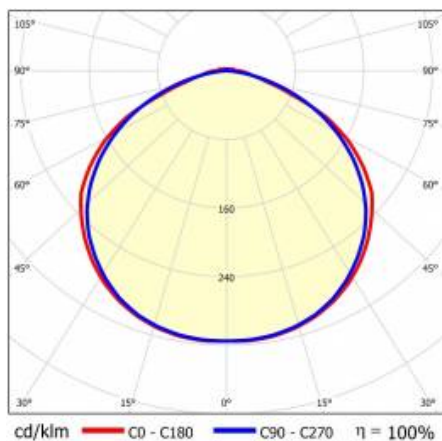

LINEA S LED 1760MM 6300LM 840 IP54 120D DALI (35W)

DETAILED CARD

TECHNICAL PARAMETERS TABLE

Index:	591815	Dimensions (H/W/T/S) [mm]:	1760/67/50
EAN:	5905963591815	Impact resistance:	IK03
Light source:	LED	Ingress protection:	IP54
Rated power of the luminaire [W]:	35	Mounting version:	surface, suspended
Supply voltage [V]:	220-240	Working temperature [°C]:	from -25 to +35
Frequency [Hz]:	50-60	DIMM DALI:	yes
Luminous flux [lm]:	6300	Net weight [kg]:	2
Luminous efficacy [lm/W]:	180	LED lifespan L70B50 [h]:	196000
Light distribution type:	symmetric	LED lifespan L80B10 [h]:	123000
Energy efficiency class:	A	LED lifespan L90B10 [h]:	60000
Electrical protection class:	I	Photobiological safety:	Risk Group 1 (no photobiological hazard under normal behavioral limitation)
Colour temperature [K]:	4000	Warranty [years]:	5
Color rendering index (Ra) >:	80	CE certificate:	45/2025
SDCM:	3	ENEC Certificate:	0331/ENEC/23
Beam angle [°]:	120	HACCP:	852/2004
Diffuser material:	PC	Manual:	Download PDF
Diffuser type:	transparent	Environmental Product Declaration (EPD):	852/2025
Diffuser colour:	transparent	Mark D:	yes
Material of the body:	galvanized coated steel	ISO Certificates:	9001:2015, 14001:2015, 45001:2018, 50001:2018
Colour of the body:	RAL9010	Plik LDT:	Download

LIGHT CURVES