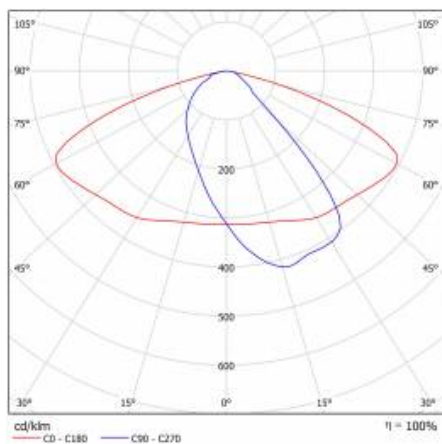

ASTRA S LED PRO 5300LM 857 AR5 IP66 II CL. WIRE 0,7M PLUG/GN 34W

DETAILED CARD

TECHNICAL PARAMETERS TABLE

Index:	436475	Diffuser type:	matrix led
Rated power of the luminaire [W]:	34	Material of the body:	PP+GF
EAN:	5905963436475	Colour of the body:	grey
Luminous flux [lm]:	5300	Dimensions (H/W/T/S) [mm]:	75/175/500
Category type:	street lighting	Mounting dimensions [mm]:	ø60
Luminous efficacy [lm/W]:	156	Ingress protection:	IP66
Light source:	LED module	Net weight [kg]:	1.400
Energy efficiency class:	C	Warranty [years]:	5
Colour temperature [K]:	5700	CE certificate:	42/2024
Supply voltage [V]:	220 - 240	Manual:	Download PDF
Colour rendering index:	>80	Product line:	PRO
Frequency [Hz]:	50 - 60	Impact resistance:	IK08
Electrical protection class:	II	Working temperature [°C]:	from -25 to +45
Optics:	AR5	ENEC Certificate:	0373/ENEC/24
Surge protection [kV]:	1		
Diffuser material:	PC		

LIGHT CURVES

Card creation date: 14 May 2024

The company reserves the right to make design changes or upgrades in the presented product. Product data sheet does not constitute an offer. * Parameter tolerance is +/- 10%

This product is a subject to electric and electronic waste equipment regulations (WEEE).

Certificate CE - Nr: 42/2024

Lena Lighting S.A.
ul. Kórnicka 52, 63-000 Środa Wielkopolska
tel. +48 61 28 60 333 (Pn-Pt, 8-16), e-mail: hello@lenalighting.pl, www.lenalighting.pl