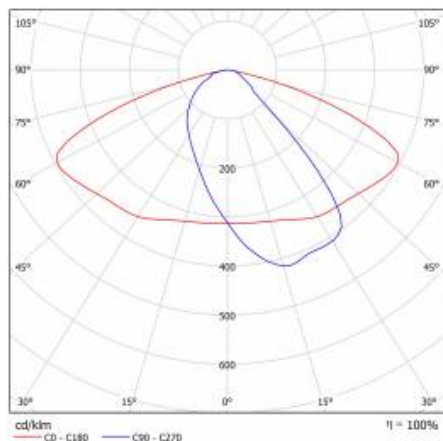

ASTRA S LED PRO 5300LM 857 AR5 IP66 II CL. DALI WIRE 0,7M PLUG/GN 34W

DETAILED CARD

TECHNICAL PARAMETERS TABLE

Index:	436987	Material of the body:	PP+FG
EAN:	5905963436987	Colour of the body:	grey
Category type:	street lighting	Dimensions (H/W/T/S) [mm]:	75/175/500
Light source:	LED module	Mounting dimensions [mm]:	ø60
Rated power of the luminaire [W]:	34	Ingress protection:	IP66
Supply voltage [V]:	220 - 240	Net weight [kg]:	1.400
Frequency [Hz]:	50 - 60	Cable length [m]:	0.70
Luminous flux [lm]:	5300	Product line:	PRO
Luminous efficacy [lm/W]:	156	Impact resistance:	IK08
Energy efficiency class:	C	Working temperature [°C]:	from -25 to +45
Electrical protection class:	II	DIMM DALI:	yes
Colour temperature [K]:	5700	Warranty [years]:	5
Color rendering index (Ra) >:	80	CE certificate:	42/2024
Surge protection [kV]:	1	ENEC Certificate:	0373/ENEC/24
Diffuser material:	PC	Manual:	Download PDF
Diffuser type:	matrix led	Category of application:	Street lighting
Optics:	AR5	Pliik LDT:	Download

LIGHT CURVES