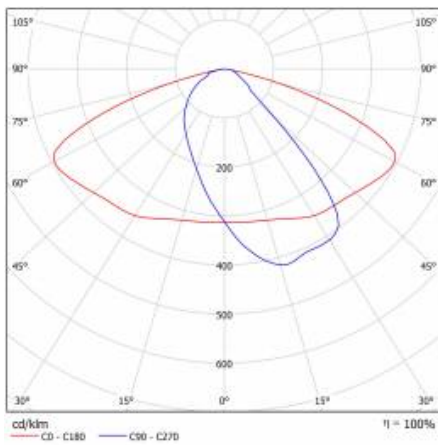

ASTRA S LED PRO 5300LM 857 AR5 IP66 I CL. WIRE 0,7M PLUG/GN 34W

DETAILED CARD

TECHNICAL PARAMETERS TABLE

Index:	436437	Diffuser type:	matrix led
Rated power of the luminaire [W]:	34	Material of the body:	PP+GF
EAN:	5905963436437	Colour of the body:	grey
Luminous flux [lm]:	5300	Dimensions (H/W/T/S) [mm]:	75/175/500
Category type:	street lighting	Mounting dimensions [mm]:	ø60
Luminous efficacy [lm/W]:	156	Ingress protection:	IP66
Light source:	LED module	Net weight [kg]:	1.400
Energy efficiency class:	C	Warranty [years]:	5
Colour temperature [K]:	5700	CE certificate:	42/2024
Supply voltage [V]:	220 - 240	Manual:	Download PDF
Colour rendering index:	>80	Product line:	PRO
Frequency [Hz]:	50 - 60	Impact resistance:	IK08
Electrical protection class:	I	Working temperature [°C]:	from -25 to +45
Optics:	AR5	ENEC Certificate:	0373/ENEC/24
Surge protection [kV]:	1		
Diffuser material:	PC		

LIGHT CURVES

Card creation date: 14 May 2024

The company reserves the right to make design changes or upgrades in the presented product. Product data sheet does not constitute an offer. * Parameter tolerance is +/- 10%

This product is a subject to electric and electronic waste equipment regulations (WEEE).

Certificate CE - Nr: 42/2024

Lena Lighting S.A.
ul. Kórnicka 52, 63-000 Środa Wielkopolska
tel. +48 61 28 60 333 (Pn-Pt, 8-16), e-mail: hello@lenalighting.pl, www.lenalighting.pl