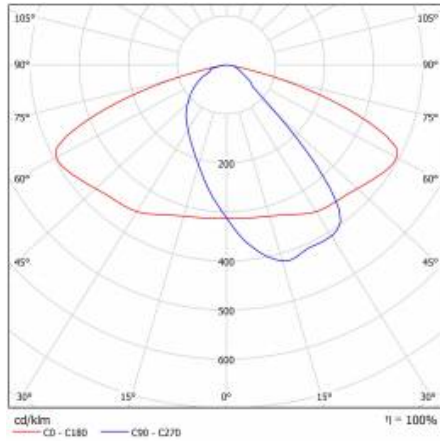

ASTRA S LED PRO 5300LM 857 AR5 IP66 I CL. WIRE 0,7M PLUG/GN 34W

DETAILED CARD

TECHNICAL PARAMETERS TABLE

Index:	436437	Material of the body:	PP+FG
EAN:	5905963436437	Colour of the body:	grey
Category type:	street lighting	Dimensions (H/W/T/S) [mm]:	75/175/500
Light source:	LED module	Mounting dimensions [mm]:	ø60
Rated power of the luminaire [W]:	34	Ingress protection:	IP66
Supply voltage [V]:	220 - 240	Net weight [kg]:	1.400
Frequency [Hz]:	50 - 60	Cable length [m]:	0.70
Luminous flux [lm]:	5300	Product line:	PRO
Luminous efficacy [lm/W]:	156	Impact resistance:	IK08
Energy efficiency class:	C	Working temperature [°C]:	from -25 to +45
Electrical protection class:	I	Warranty [years]:	5
Colour temperature [K]:	5700	CE certificate:	42/2024
Color rendering index (Ra) >:	80	ENEC Certificate:	0373/ENEC/24
Surge protection [kV]:	1	Manual:	Download PDF
Diffuser material:	PC	Category of application:	Street lighting
Diffuser type:	matrix led	Plik LDT:	Download
Optics:	AR5		

LIGHT CURVES