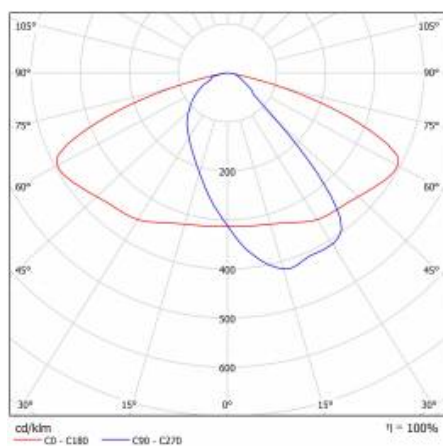

LIGHT CURVES

Card creation date: 14 May 2024

The company reserves the right to make design changes or upgrades in the presented product. Product data sheet does not constitute an offer. * Parameter tolerance is +/- 10%