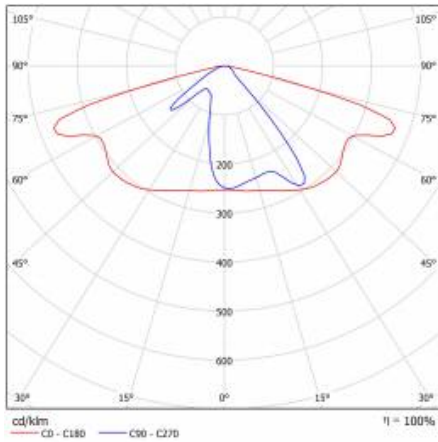

ASTRA S LED PRO 5300LM 857 AR2 IP66 I CL. WIRE 0,7M PLUG/GN 34W

DETAILED CARD

TECHNICAL PARAMETERS TABLE

Index:	436352	Diffuser type:	matrix led
Rated power of the luminaire [W]:	34	Material of the body:	PP+GF
EAN:	5905963436352	Colour of the body:	grey
Luminous flux [lm]:	5300	Dimensions (H/W/T/S) [mm]:	75/175/500
Category type:	street lighting	Mounting dimensions [mm]:	ø60
Luminous efficacy [lm/W]:	156	Ingress protection:	IP66
Light source:	LED module	Net weight [kg]:	1.400
Energy efficiency class:	C	Warranty [years]:	5
Colour temperature [K]:	5700	CE certificate:	42/2024
Supply voltage [V]:	220 - 240	Manual:	Download PDF
Colour rendering index:	>80	Product line:	PRO
Frequency [Hz]:	50 - 60	Impact resistance:	IK08
Electrical protection class:	I	Working temperature [°C]:	from -25 to +45
Optics:	AR2	ENEC Certificate:	0373/ENEC/24
Surge protection [kV]:	1		
Diffuser material:	PC		

LIGHT CURVES

Card creation date: 14 May 2024

The company reserves the right to make design changes or upgrades in the presented product. Product data sheet does not constitute an offer. * Parameter tolerance is +/- 10%

This product is a subject to electric and electronic waste equipment regulations (WEEE).

Certificate CE - Nr: 42/2024

Lena Lighting S.A.
ul. Kórnicka 52, 63-000 Środa Wielkopolska
tel. +48 61 28 60 333 (Pn-Pt, 8-16), e-mail: hello@lenalighting.pl, www.lenalighting.pl