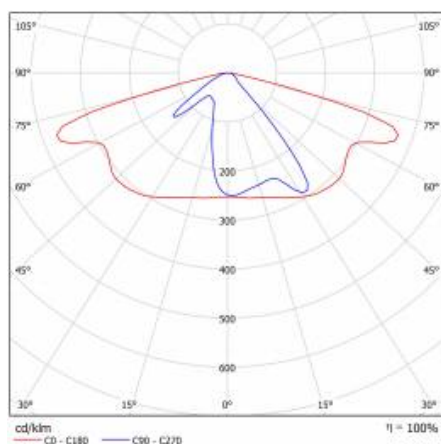

## LIGHT CURVES

Card creation date: 14 May 2024

The company reserves the right to make design changes or upgrades in the presented product. Product data sheet does not constitute an offer. \* Parameter tolerance is +/- 10%