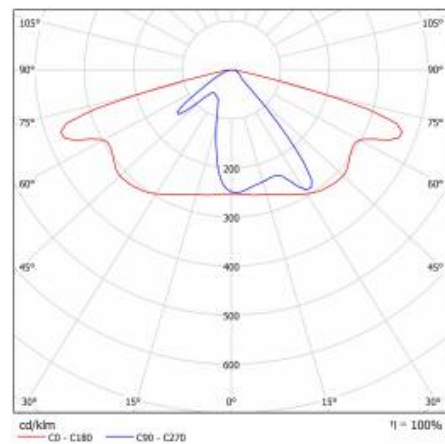

ASTRA S LED PRO 5300LM 857 AR2 IP66 I CL. DALI WIRE 0,7M PLUG/GN 34W

DETAILED CARD

TECHNICAL PARAMETERS TABLE

Index:	436864	Material of the body:	PP+FG
EAN:	5905963436864	Colour of the body:	grey
Category type:	street lighting	Dimensions (H/W/T/S) [mm]:	75/175/500
Light source:	LED module	Mounting dimensions [mm]:	ø60
Rated power of the luminaire [W]:	34	Ingress protection:	IP66
Supply voltage [V]:	220 - 240	Net weight [kg]:	1.400
Frequency [Hz]:	50 - 60	Cable length [m]:	0.70
Luminous flux [lm]:	5300	Product line:	PRO
Luminous efficacy [lm/W]:	156	Impact resistance:	IK08
Energy efficiency class:	C	Working temperature [°C]:	from -25 to +45
Electrical protection class:	I	DIMM DALI:	yes
Colour temperature [K]:	5700	Warranty [years]:	5
Color rendering index (Ra) >:	80	CE certificate:	42/2024
Surge protection [kV]:	1	ENEC Certificate:	0373/ENEC/24
Diffuser material:	PC	Manual:	Download PDF
Diffuser type:	matrix led	Category of application:	Street lighting
Optics:	AR2	Pliik LDT:	Download

LIGHT CURVES