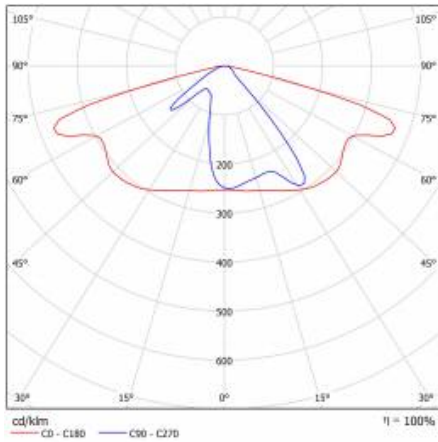

ASTRA S LED PRO 5300LM 857 AR2 IP66 I CL. DALI WIRE 0,7M PLUG/GN 34W

DETAILED CARD

TECHNICAL PARAMETERS TABLE

Index:	436864	Diffuser type:	matrix led
Rated power of the luminaire [W]:	34	Material of the body:	PP+GF
EAN:	5905963436864	Colour of the body:	grey
Luminous flux [lm]:	5300	Dimensions (H/W/T/S) [mm]:	75/175/500
Category type:	street lighting	Mounting dimensions [mm]:	ø60
Luminous efficacy [lm/W]:	156	Ingress protection:	IP66
Light source:	LED module	Net weight [kg]:	1.400
Energy efficiency class:	C	Warranty [years]:	5
Colour temperature [K]:	5700	CE certificate:	42/2024
Supply voltage [V]:	220 - 240	Manual:	Download PDF
Colour rendering index:	>80	DIMM DALI:	yes
Frequency [Hz]:	50 - 60	Product line:	PRO
Electrical protection class:	I	Impact resistance:	IK08
Optics:	AR2	Working temperature [°C]:	from -25 to +45
Surge protection [kV]:	1	ENEC Certificate:	0373/ENEC/24
Diffuser material:	PC		

LIGHT CURVES

Card creation date: 14 May 2024

The company reserves the right to make design changes or upgrades in the presented product. Product data sheet does not constitute an offer. * Parameter tolerance is +/- 10%

This product is a subject to electric and electronic waste equipment regulations (WEEE).

Certificate CE - Nr: 42/2024

Lena Lighting S.A.
ul. Kórnicka 52, 63-000 Środa Wielkopolska
tel. +48 61 28 60 333 (Pn-Pt, 8-16), e-mail: hello@lenalighting.pl, www.lenalighting.pl