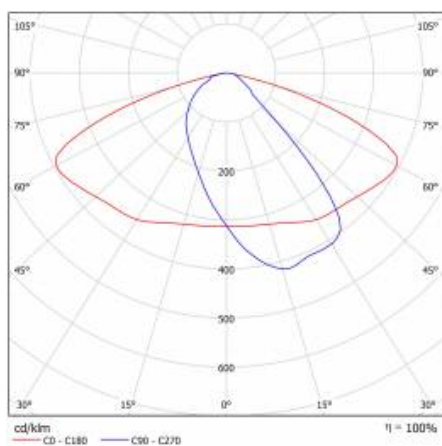

ASTRA S LED PRO 5300LM 840 AR5 IP66 II CL. WIRE 0,7M PLUG/GN 34W

DETAILED CARD

TECHNICAL PARAMETERS TABLE

Index:	436154	Diffuser type:	matrix led
Rated power of the luminaire [W]:	34	Material of the body:	PP+GF
EAN:	5905963436154	Colour of the body:	grey
Luminous flux [lm]:	5300	Dimensions (H/W/T/S) [mm]:	75/175/500
Category type:	street lighting	Mounting dimensions [mm]:	ø60
Luminous efficacy [lm/W]:	156	Ingress protection:	IP66
Light source:	LED module	Net weight [kg]:	1.400
Energy efficiency class:	C	Warranty [years]:	5
Colour temperature [K]:	4000	CE certificate:	42/2024
Supply voltage [V]:	220 - 240	Manual:	Download PDF
Colour rendering index:	>80	Product line:	PRO
Frequency [Hz]:	50 - 60	Impact resistance:	IK08
Electrical protection class:	II	Working temperature [°C]:	from -25 to +45
Optics:	AR5	ENEC Certificate:	0373/ENEC/24
Surge protection [kV]:	1		
Diffuser material:	PC		

LIGHT CURVES

Card creation date: 14 May 2024

The company reserves the right to make design changes or upgrades in the presented product. Product data sheet does not constitute an offer. * Parameter tolerance is +/- 10%

This product is a subject to electric and electronic waste equipment regulations (WEEE).

Certificate CE - Nr: 42/2024

Lena Lighting S.A.
ul. Kórnicka 52, 63-000 Środa Wielkopolska
tel. +48 61 28 60 333 (Pn-Pt, 8-16), e-mail: hello@lenalighting.pl, www.lenalighting.pl