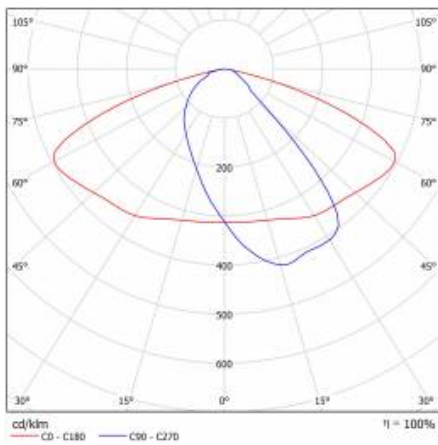

ASTRA S LED PRO 5300LM 840 AR5 IP66 I CL. DALI WIRE 0,7M PLUG/GN 34W

DETAILED CARD

TECHNICAL PARAMETERS TABLE

Index:	436628	Diffuser type:	matrix led
Rated power of the luminaire [W]:	34	Material of the body:	PP+GF
EAN:	5905963436628	Colour of the body:	grey
Luminous flux [lm]:	5300	Dimensions (H/W/T/S) [mm]:	75/175/500
Category type:	street lighting	Mounting dimensions [mm]:	ø60
Luminous efficacy [lm/W]:	156	Ingress protection:	IP66
Light source:	LED module	Net weight [kg]:	1.400
Energy efficiency class:	C	Warranty [years]:	5
Colour temperature [K]:	4000	CE certificate:	42/2024
Supply voltage [V]:	220 - 240	Manual:	Download PDF
Colour rendering index:	>80	DIMM DALI:	1
Frequency [Hz]:	50 - 60	Product line:	PRO
Electrical protection class:	I	Impact resistance:	IK08
Optics:	AR5	Working temperature [°C]:	from -25 to +45
Surge protection [kV]:	1	ENEC Certificate:	0373/ENEC/24
Diffuser material:	PC		

LIGHT CURVES

Card creation date: 14 May 2024

The company reserves the right to make design changes or upgrades in the presented product. Product data sheet does not constitute an offer. * Parameter tolerance is +/- 10%

This product is a subject to electric and electronic waste equipment regulations (WEEE).

Certificate CE - Nr: 42/2024

Lena Lighting S.A.
ul. Kórnicka 52, 63-000 Środa Wielkopolska
tel. +48 61 28 60 333 (Pn-Pt, 8-16), e-mail: hello@lenalighting.pl, www.lenalighting.pl