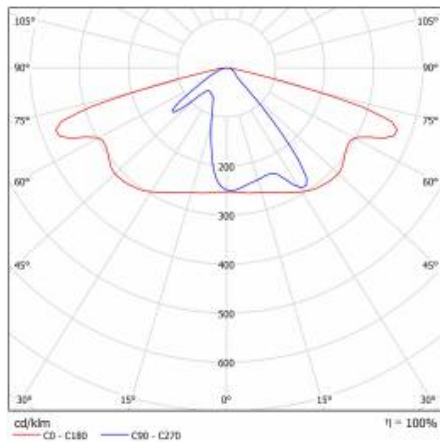

ASTRA S LED PRO 5300LM 840 AR2 IP66 II CL. WIRE 0,7M PLUG/GN 34W

DETAILED CARD

TECHNICAL PARAMETERS TABLE

Index:	436079	Material of the body:	PP+FG
EAN:	5905963436079	Colour of the body:	grey
Category type:	street lighting	Dimensions (H/W/T/S) [mm]:	75/175/500
Light source:	LED module	Mounting dimensions [mm]:	ø60
Rated power of the luminaire [W]:	34	Ingress protection:	IP66
Supply voltage [V]:	220 - 240	Net weight [kg]:	1.400
Frequency [Hz]:	50 - 60	Cable length [m]:	0.70
Luminous flux [lm]:	5300	Product line:	PRO
Luminous efficacy [lm/W]:	156	Impact resistance:	IK08
Energy efficiency class:	C	Working temperature [°C]:	from -25 to +45
Electrical protection class:	II	Warranty [years]:	5
Colour temperature [K]:	4000	CE certificate:	42/2024
Color rendering index (Ra) >:	80	ENEC Certificate:	0373/ENEC/24
Surge protection [kV]:	1	Manual:	Download PDF
Diffuser material:	PC	Category of application:	Street lighting
Diffuser type:	matrix led	Plik LDT:	Download
Optics:	AR2		

LIGHT CURVES