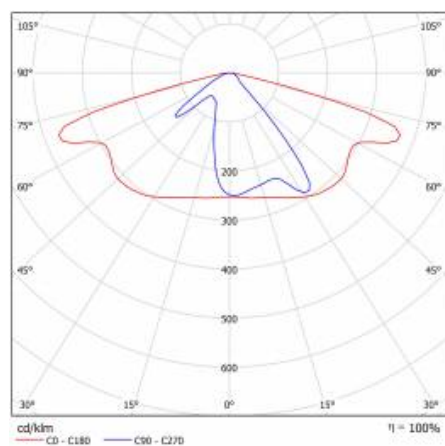

ASTRA S LED PRO 5300LM 840 AR2 IP66 II CL. WIRE 0,7M PLUG/GN 34W

DETAILED CARD

TECHNICAL PARAMETERS TABLE

Index:	436079	Diffuser type:	matrix led
Rated power of the luminaire [W]:	34	Material of the body:	PP+GF
EAN:	5905963436079	Colour of the body:	grey
Luminous flux [lm]:	5300	Dimensions (H/W/T/S) [mm]:	75/175/500
Category type:	street lighting	Mounting dimensions [mm]:	ø60
Luminous efficacy [lm/W]:	156	Ingress protection:	IP66
Light source:	LED module	Net weight [kg]:	1.400
Energy efficiency class:	C	Warranty [years]:	5
Colour temperature [K]:	4000	CE certificate:	42/2024
Supply voltage [V]:	220 - 240	Manual:	Download PDF
Colour rendering index:	>80	Product line:	PRO
Frequency [Hz]:	50 - 60	Impact resistance:	IK08
Electrical protection class:	II	Working temperature [°C]:	from -25 to +45
Optics:	AR2	ENEC Certificate:	0373/ENEC/24
Surge protection [kV]:	1		
Diffuser material:	PC		

LIGHT CURVES

Card creation date: 14 May 2024

The company reserves the right to make design changes or upgrades in the presented product. Product data sheet does not constitute an offer. * Parameter tolerance is +/- 10%

This product is a subject to electric and electronic waste equipment regulations (WEEE).

Certificate CE - Nr: 42/2024

Lena Lighting S.A.
ul. Kórnicka 52, 63-000 Środa Wielkopolska
tel. +48 61 28 60 333 (Pn-Pt, 8-16), e-mail: hello@lenalighting.pl, www.lenalighting.pl