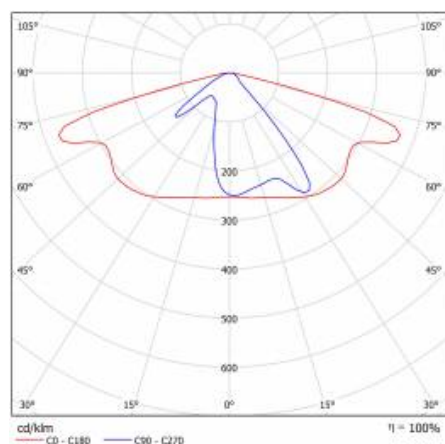

ASTRA S LED PRO 5300LM 840 AR2 IP66 II CL. WIRE 0,7M PLUG/GN 34W

DETAILED CARD

TECHNICAL PARAMETERS TABLE

Index:	436079	Diffuser type:	matrix led
Rated power of the luminaire [W]:	34	Material of the body:	PP+GF
EAN:	5905963436079	Colour of the body:	grey
Luminous flux [lm]:	5300	Dimensions (H/W/T/S) [mm]:	75/175/500
Category type:	street lighting	Mounting dimensions [mm]:	ø60
Luminous efficacy [lm/W]:	156	Ingress protection:	IP66
Light source:	LED module	Net weight [kg]:	1.400
Energy efficiency class:	C	Warranty [years]:	5
Colour temperature [K]:	4000	CE certificate:	42/2024
Supply voltage [V]:	220 - 240	Manual:	Download PDF
Colour rendering index:	>80	Product line:	PRO
Frequency [Hz]:	50 - 60	Impact resistance:	IK08
Electrical protection class:	II	Working temperature [°C]:	from -25 to +45
Optics:	AR2	ENEC Certificate:	0373/ENEC/24
Surge protection [kV]:	1		
Diffuser material:	PC		

LIGHT CURVES

Card creation date: 14 May 2024

The company reserves the right to make design changes or upgrades in the presented product. Product data sheet does not constitute an offer. * Parameter tolerance is +/- 10%

This product is a subject to electric and electronic waste equipment regulations (WEEE).

Certificate CE - Nr: 42/2024

Lena Lighting S.A.
ul. Kórnicka 52, 63-000 Środa Wielkopolska
tel. +48 61 28 60 333 (Pn-Pt, 8-16), e-mail: hello@lenalighting.pl, www.lenalighting.pl