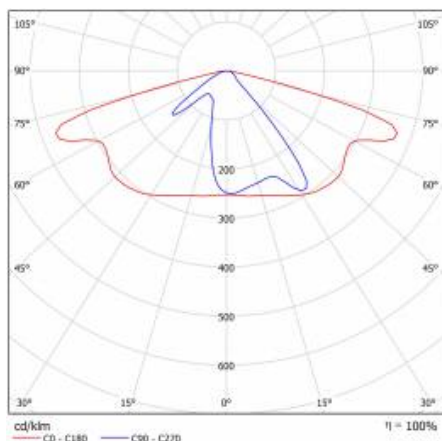

ASTRA S LED PRO 5300LM 840 AR2 IP66 II CL. DALI WIRE 0,7M PLUG/GN 34W

DETAILED CARD

TECHNICAL PARAMETERS TABLE

Index:	436581	Diffuser type:	matrix led
EAN:	5905963436581	Optics:	AR2
Category type:	street lighting	Material of the body:	PP+GF
Light source:	LED module	Colour of the body:	grey
Rated power of the luminaire [W]:	34	Dimensions (H/W/T/S) [mm]:	75/175/500
Supply voltage [V]:	220 - 240	Mounting dimensions [mm]:	ø60
Frequency [Hz]:	50 - 60	Ingress protection:	IP66
Luminous flux [lm]:	5300	Net weight [kg]:	1.400
Luminous efficacy [lm/W]:	156	Warranty [years]:	5
Energy efficiency class:	C	CE certificate:	42/2024
Electrical protection class:	II	Manual:	Download PDF
Colour temperature [K]:	4000	Product line:	PRO
Colour rendering index:	>80	Impact resistance:	IK08
Surge protection [kV]:	1	Working temperature [°C]:	from -25 to +45
Diffuser material:	PC	DIMM DALI:	yes

LIGHT CURVES

Card creation date: 14 May 2024

The company reserves the right to make design changes or upgrades in the presented product. Product data sheet does not constitute an offer. * Parameter tolerance is +/- 10%

This product is a subject to electric and electronic waste equipment regulations (WEEE).

Certificate CE - Nr: 42/2024

Lena Lighting S.A.
ul. Kórnicka 52, 63-000 Środa Wielkopolska
tel. +48 61 28 60 333 (Pn-Pt, 8-16), e-mail: hello@lenalighting.pl, www.lenalighting.pl