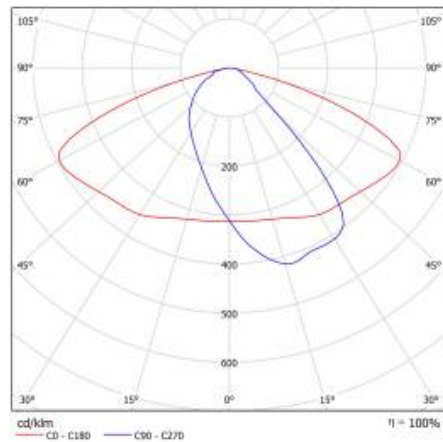

ASTRA S LED PRO 4950LM 830 AR5 IP66 II CL. WIRE 0,7M PLUG/GN 34W

DETAILED CARD

TECHNICAL PARAMETERS TABLE

Index:	436314	Material of the body:	PP+FG
EAN:	5905963436314	Colour of the body:	grey
Category type:	street lighting	Dimensions (H/W/T/S) [mm]:	75/175/500
Light source:	LED module	Mounting dimensions [mm]:	ø60
Rated power of the luminaire [W]:	34	Ingress protection:	IP66
Supply voltage [V]:	220 - 240	Net weight [kg]:	1.400
Frequency [Hz]:	50 - 60	Cable length [m]:	0.70
Luminous flux [lm]:	4950	Product line:	PRO
Luminous efficacy [lm/W]:	146	Impact resistance:	IK08
Energy efficiency class:	C	Working temperature [°C]:	from -25 to +45
Electrical protection class:	II	Warranty [years]:	5
Colour temperature [K]:	3000	CE certificate:	42/2024
Color rendering index (Ra) >:	80	ENEC Certificate:	0373/ENEC/24
Surge protection [kV]:	1	Manual:	Download PDF
Diffuser material:	PC	Category of application:	Street lighting
Diffuser type:	matrix led	Plik LDT:	Download
Optics:	AR5		

LIGHT CURVES