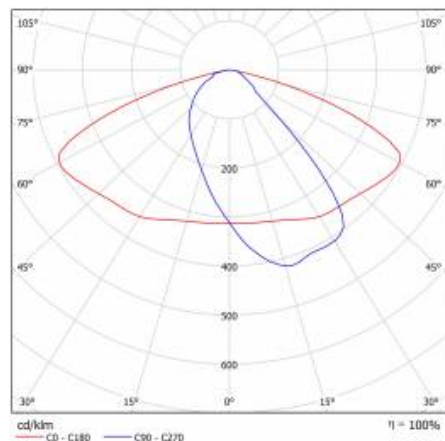

ASTRA S LED PRO 4950LM 830 AR5 IP66 I CL. WIRE 0,7M PLUG/GN 34W

DETAILED CARD

TECHNICAL PARAMETERS TABLE

Index:	436277	Material of the body:	PP+FG
EAN:	5905963436277	Colour of the body:	grey
Category type:	street lighting	Dimensions (H/W/T/S) [mm]:	75/175/500
Light source:	LED module	Mounting dimensions [mm]:	ø60
Rated power of the luminaire [W]:	34	Ingress protection:	IP66
Supply voltage [V]:	220 - 240	Net weight [kg]:	1.400
Frequency [Hz]:	50 - 60	Cable length [m]:	0.70
Luminous flux [lm]:	4950	Product line:	PRO
Luminous efficacy [lm/W]:	146	Impact resistance:	IK08
Energy efficiency class:	C	Working temperature [°C]:	from -25 to +45
Electrical protection class:	I	Warranty [years]:	5
Colour temperature [K]:	3000	CE certificate:	42/2024
Color rendering index (Ra) >:	80	ENEC Certificate:	0373/ENEC/24
Surge protection [kV]:	1	Manual:	Download PDF
Diffuser material:	PC	Category of application:	Street lighting
Diffuser type:	matrix led	Plik LDT:	Download
Optics:	AR5		

LIGHT CURVES