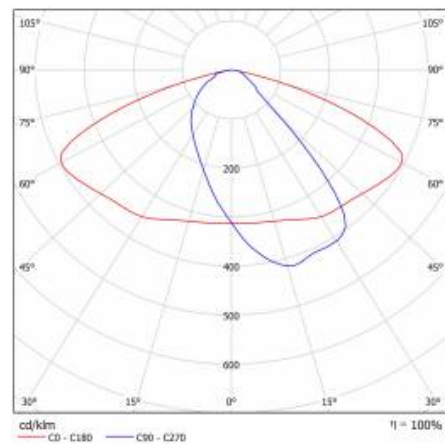

ASTRA S LED PRO 4950LM 830 AR5 IP66 I CL. DALI WIRE 0,7M PLUG/GN 34W

DETAILED CARD

TECHNICAL PARAMETERS TABLE

Index:	436789	Material of the body:	PP+FG
EAN:	5905963436789	Colour of the body:	grey
Category type:	street lighting	Dimensions (H/W/T/S) [mm]:	75/175/500
Light source:	LED module	Mounting dimensions [mm]:	ø60
Rated power of the luminaire [W]:	34	Ingress protection:	IP66
Supply voltage [V]:	220 - 240	Net weight [kg]:	1.400
Frequency [Hz]:	50 - 60	Cable length [m]:	0.70
Luminous flux [lm]:	4950	Product line:	PRO
Luminous efficacy [lm/W]:	146	Impact resistance:	IK08
Energy efficiency class:	C	Working temperature [°C]:	from -25 to +45
Electrical protection class:	I	DIMM DALI:	yes
Colour temperature [K]:	3000	Warranty [years]:	5
Color rendering index (Ra) >:	80	CE certificate:	42/2024
Surge protection [kV]:	1	ENEC Certificate:	0373/ENEC/24
Diffuser material:	PC	Manual:	Download PDF
Diffuser type:	matrix led	Category of application:	Street lighting
Optics:	AR5	Pliik LDT:	Download

LIGHT CURVES