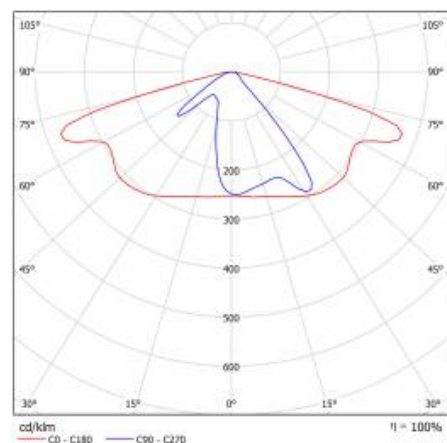

ASTRA S LED PRO 4950LM 830 AR2 IP66 I CL. WIRE 0,7M PLUG/GN 34W

DETAILED CARD

TECHNICAL PARAMETERS TABLE

Index:	436192	Material of the body:	PP+FG
EAN:	5905963436192	Colour of the body:	grey
Category type:	street lighting	Dimensions (H/W/T/S) [mm]:	75/175/500
Light source:	LED module	Mounting dimensions [mm]:	ø60
Rated power of the luminaire [W]:	34	Ingress protection:	IP66
Supply voltage [V]:	220 - 240	Net weight [kg]:	1.400
Frequency [Hz]:	50 - 60	Cable length [m]:	0.70
Luminous flux [lm]:	4950	Product line:	PRO
Luminous efficacy [lm/W]:	146	Impact resistance:	IK08
Energy efficiency class:	C	Working temperature [°C]:	from -25 to +45
Electrical protection class:	I	Warranty [years]:	5
Colour temperature [K]:	3000	CE certificate:	42/2024
Color rendering index (Ra) >:	80	ENEC Certificate:	0373/ENEC/24
Surge protection [kV]:	1	Manual:	Download PDF
Diffuser material:	PC	Category of application:	Street lighting
Diffuser type:	matrix led	Plik LDT:	Download
Optics:	AR2		

LIGHT CURVES