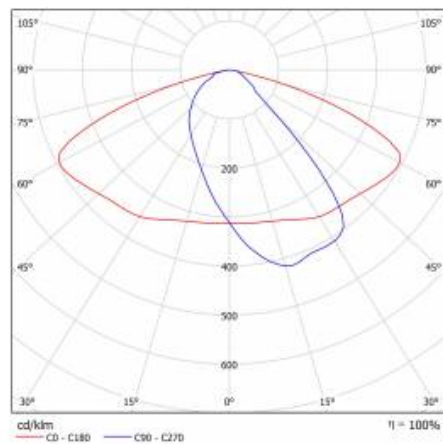

ASTRA S LED PRO 3870LM 857 AR5 IP66 II CL. WIRE 0,7M PLUG/GN 25W

DETAILED CARD

TECHNICAL PARAMETERS TABLE

Index:	436468	Material of the body:	PP+FG
EAN:	5905963436468	Colour of the body:	grey
Category type:	street lighting	Dimensions (H/W/T/S) [mm]:	75/175/500
Light source:	LED module	Mounting dimensions [mm]:	ø60
Rated power of the luminaire [W]:	25	Ingress protection:	IP66
Supply voltage [V]:	220 - 240	Net weight [kg]:	1.400
Frequency [Hz]:	50 - 60	Cable length [m]:	0.70
Luminous flux [lm]:	3870	Product line:	PRO
Luminous efficacy [lm/W]:	155	Impact resistance:	IK08
Energy efficiency class:	C	Working temperature [°C]:	from -25 to +45
Electrical protection class:	II	Warranty [years]:	5
Colour temperature [K]:	5700	CE certificate:	42/2024
Color rendering index (Ra) >:	80	ENEC Certificate:	0373/ENEC/24
Surge protection [kV]:	1	Manual:	Download PDF
Diffuser material:	PC	Category of application:	Street lighting
Diffuser type:	matrix led	Plik LDT:	Download
Optics:	AR5		

LIGHT CURVES