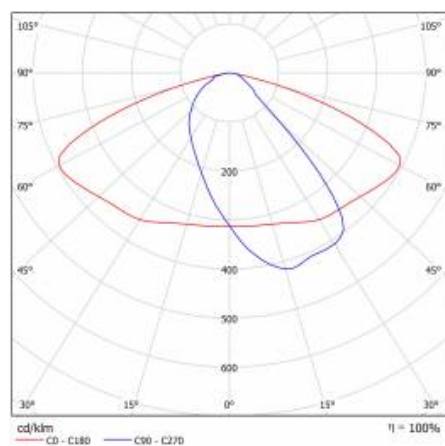

ASTRA S LED PRO 3870LM 857 AR5 IP66 I CL. WIRE 0,7M PLUG/GN 25W

DETAILED CARD

TECHNICAL PARAMETERS TABLE

Index:	436420	Diffuser type:	matrix led
Rated power of the luminaire [W]:	25	Material of the body:	PP+GF
EAN:	5905963436420	Colour of the body:	grey
Luminous flux [lm]:	3870	Dimensions (H/W/T/S) [mm]:	75/175/500
Category type:	street lighting	Mounting dimensions [mm]:	ø60
Luminous efficacy [lm/W]:	155	Ingress protection:	IP66
Light source:	LED module	Net weight [kg]:	1.400
Energy efficiency class:	C	Warranty [years]:	5
Colour temperature [K]:	5700	CE certificate:	42/2024
Supply voltage [V]:	220 - 240	Manual:	Download PDF
Colour rendering index:	>80	Product line:	PRO
Frequency [Hz]:	50 - 60	Impact resistance:	IK08
Electrical protection class:	I	Working temperature [°C]:	from -25 to +45
Optics:	AR5	ENEC Certificate:	0373/ENEC/24
Surge protection [kV]:	1		
Diffuser material:	PC		

LIGHT CURVES

Card creation date: 14 May 2024

The company reserves the right to make design changes or upgrades in the presented product. Product data sheet does not constitute an offer. * Parameter tolerance is +/- 10%

This product is a subject to electric and electronic waste equipment regulations (WEEE).

Certificate CE - Nr: 42/2024

Lena Lighting S.A.
ul. Kórnicka 52, 63-000 Środa Wielkopolska
tel. +48 61 28 60 333 (Pn-Pt, 8-16), e-mail: hello@lenalighting.pl, www.lenalighting.pl