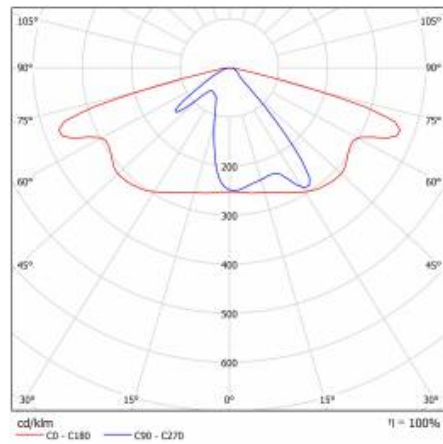

ASTRA S LED PRO 3870LM 857 AR2 IP66 I CL. WIRE 0,7M PLUG/GN 25W

DETAILED CARD

TECHNICAL PARAMETERS TABLE

Index:	436345	Material of the body:	PP+FG
EAN:	5905963436345	Colour of the body:	grey
Category type:	street lighting	Dimensions (H/W/T/S) [mm]:	75/175/500
Light source:	LED module	Mounting dimensions [mm]:	ø60
Rated power of the luminaire [W]:	25	Ingress protection:	IP66
Supply voltage [V]:	220 - 240	Net weight [kg]:	1.400
Frequency [Hz]:	50 - 60	Cable length [m]:	0.70
Luminous flux [lm]:	3870	Product line:	PRO
Luminous efficacy [lm/W]:	155	Impact resistance:	IK08
Energy efficiency class:	C	Working temperature [°C]:	from -25 to +45
Electrical protection class:	I	Warranty [years]:	5
Colour temperature [K]:	5700	CE certificate:	42/2024
Color rendering index (Ra) >:	80	ENEC Certificate:	0373/ENEC/24
Surge protection [kV]:	1	Manual:	Download PDF
Diffuser material:	PC	Category of application:	Street lighting
Diffuser type:	matrix led	Plik LDT:	Download
Optics:	AR2		

LIGHT CURVES