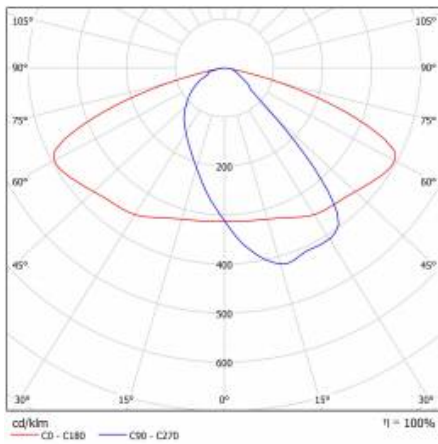

ASTRA S LED PRO 3870LM 840 AR5 IP66 I CL. WIRE 0,7M PLUG/GN 25W

DETAILED CARD

TECHNICAL PARAMETERS TABLE

Index:	436109	Optics:	AR5
EAN:	5905963436109	Material of the body:	PP+FG
Category type:	street lighting	Colour of the body:	grey
Light source:	LED module	Dimensions (H/W/T/S) [mm]:	75/175/500
Rated power of the luminaire [W]:	25	Mounting dimensions [mm]:	ø60
Supply voltage [V]:	220 - 240	Ingress protection:	IP66
Frequency [Hz]:	50 - 60	Net weight [kg]:	1.400
Luminous flux [lm]:	3870	Cable length [m]:	0.70
Luminous efficacy [lm/W]:	155	Product line:	PRO
Energy efficiency class:	C	Impact resistance:	IK08
Electrical protection class:	I	Working temperature [°C]:	from -25 to +45
Colour temperature [K]:	4000	Warranty [years]:	5
Color rendering index (Ra) >:	80	CE certificate:	42/2024
Surge protection [kV]:	1	ENEC Certificate:	0373/ENEC/24
Diffuser material:	PC	Manual:	Download PDF
Diffuser type:	matrix led	Category of application:	Street lighting

LIGHT CURVES