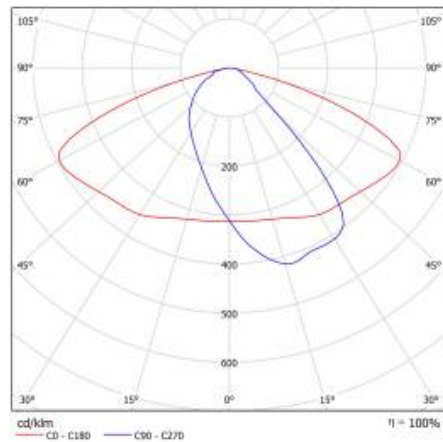

ASTRA S LED PRO 3870LM 840 AR5 IP66 I CL. WIRE 0,7M PLUG/GN 25W

DETAILED CARD

TECHNICAL PARAMETERS TABLE

Index:	436109	Material of the body:	PP+FG
EAN:	5905963436109	Colour of the body:	grey
Category type:	street lighting	Dimensions (H/W/T/S) [mm]:	75/175/500
Light source:	LED module	Mounting dimensions [mm]:	ø60
Rated power of the luminaire [W]:	25	Ingress protection:	IP66
Supply voltage [V]:	220 - 240	Net weight [kg]:	1.400
Frequency [Hz]:	50 - 60	Cable length [m]:	0.70
Luminous flux [lm]:	3870	Product line:	PRO
Luminous efficacy [lm/W]:	155	Impact resistance:	IK08
Energy efficiency class:	C	Working temperature [°C]:	from -25 to +45
Electrical protection class:	I	Warranty [years]:	5
Colour temperature [K]:	4000	CE certificate:	42/2024
Color rendering index (Ra) >:	80	ENEC Certificate:	0373/ENEC/24
Surge protection [kV]:	1	Manual:	Download PDF
Diffuser material:	PC	Category of application:	Street lighting
Diffuser type:	matrix led	Plik LDT:	Download
Optics:	AR5		

LIGHT CURVES