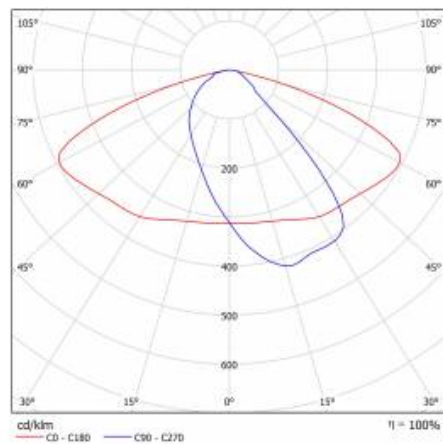

ASTRA S LED PRO 3600LM 830 AR5 IP66 II CL. WIRE 0,7M PLUG/GN 25W

DETAILED CARD

TECHNICAL PARAMETERS TABLE

Index:	436307	Material of the body:	PP+FG
EAN:	5905963436307	Colour of the body:	grey
Category type:	street lighting	Dimensions (H/W/T/S) [mm]:	75/175/500
Light source:	LED module	Mounting dimensions [mm]:	ø60
Rated power of the luminaire [W]:	25	Ingress protection:	IP66
Supply voltage [V]:	220 - 240	Net weight [kg]:	1.400
Frequency [Hz]:	50 - 60	Cable length [m]:	0.70
Luminous flux [lm]:	3600	Product line:	PRO
Luminous efficacy [lm/W]:	144	Impact resistance:	IK08
Energy efficiency class:	C	Working temperature [°C]:	from -25 to +45
Electrical protection class:	II	Warranty [years]:	5
Colour temperature [K]:	3000	CE certificate:	42/2024
Color rendering index (Ra) >:	80	ENEC Certificate:	0373/ENEC/24
Surge protection [kV]:	1	Manual:	Download PDF
Diffuser material:	PC	Category of application:	Street lighting
Diffuser type:	matrix led	Plik LDT:	Download
Optics:	AR5		

LIGHT CURVES