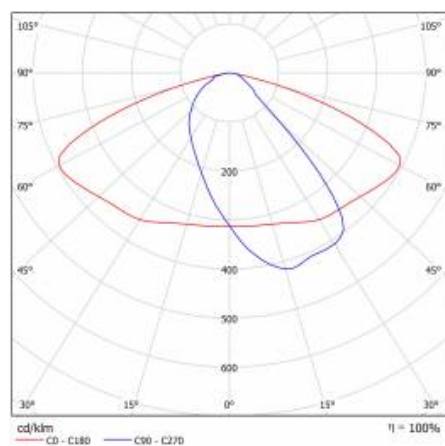

ASTRA S LED PRO 3600LM 830 AR5 IP66 II CL. WIRE 0,7M PLUG/GN 25W

DETAILED CARD

TECHNICAL PARAMETERS TABLE

Index:	436307	Diffuser type:	matrix led
Rated power of the luminaire [W]:	25	Material of the body:	PP+GF
EAN:	5905963436307	Colour of the body:	grey
Luminous flux [lm]:	3600	Dimensions (H/W/T/S) [mm]:	75/175/500
Category type:	street lighting	Mounting dimensions [mm]:	ø60
Luminous efficacy [lm/W]:	144	Ingress protection:	IP66
Light source:	LED module	Net weight [kg]:	1.400
Energy efficiency class:	C	Warranty [years]:	5
Colour temperature [K]:	3000	CE certificate:	42/2024
Supply voltage [V]:	220 - 240	Manual:	Download PDF
Colour rendering index:	>80	Product line:	PRO
Frequency [Hz]:	50 - 60	Impact resistance:	IK08
Electrical protection class:	II	Working temperature [°C]:	from -25 to +45
Optics:	AR5	ENEC Certificate:	0373/ENEC/24
Surge protection [kV]:	1		
Diffuser material:	PC		

LIGHT CURVES

Card creation date: 14 May 2024

The company reserves the right to make design changes or upgrades in the presented product. Product data sheet does not constitute an offer. * Parameter tolerance is +/- 10%

This product is a subject to electric and electronic waste equipment regulations (WEEE).

Certificate CE - Nr: 42/2024

Lena Lighting S.A.
ul. Kórnicka 52, 63-000 Środa Wielkopolska
tel. +48 61 28 60 333 (Pn-Pt, 8-16), e-mail: hello@lenalighting.pl, www.lenalighting.pl