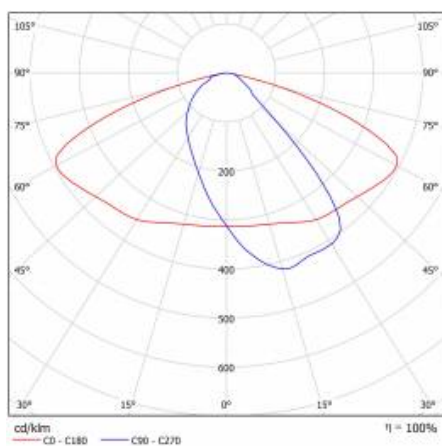

ASTRA S LED PRO 3600LM 830 AR5 IP66 II CL. WIRE 0,7M PLUG/GN 25W

DETAILED CARD

TECHNICAL PARAMETERS TABLE

Index:	436307	Diffuser type:	matrix led
Rated power of the luminaire [W]:	25	Material of the body:	PP+GF
EAN:	5905963436307	Colour of the body:	grey
Luminous flux [lm]:	3600	Dimensions (H/W/T/S) [mm]:	75/175/500
Category type:	street lighting	Mounting dimensions [mm]:	ø60
Luminous efficacy [lm/W]:	144	Ingress protection:	IP66
Light source:	LED module	Net weight [kg]:	1.400
Energy efficiency class:	C	Warranty [years]:	5
Colour temperature [K]:	3000	CE certificate:	42/2024
Supply voltage [V]:	220 - 240	Manual:	Download PDF
Colour rendering index:	>80	Product line:	PRO
Frequency [Hz]:	50 - 60	Impact resistance:	IK08
Electrical protection class:	II	Working temperature [°C]:	from -25 to +45
Optics:	AR5	ENEC Certificate:	0373/ENEC/24
Surge protection [kV]:	1		
Diffuser material:	PC		

LIGHT CURVES

Card creation date: 14 May 2024

The company reserves the right to make design changes or upgrades in the presented product. Product data sheet does not constitute an offer. * Parameter tolerance is +/- 10%

This product is a subject to electric and electronic waste equipment regulations (WEEE).

Certificate CE - Nr: 42/2024

Lena Lighting S.A.
ul. Kórnicka 52, 63-000 Środa Wielkopolska
tel. +48 61 28 60 333 (Pn-Pt, 8-16), e-mail: hello@lenalighting.pl, www.lenalighting.pl