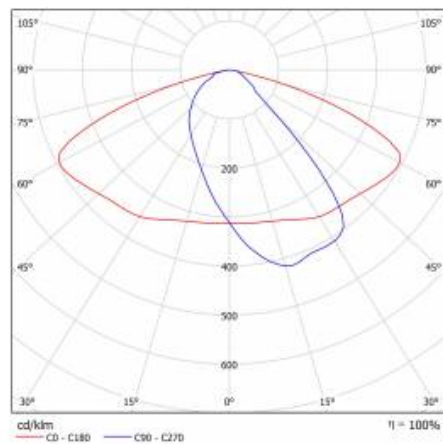

ASTRA S LED PRO 3600LM 830 AR5 IP66 II CL. DALI WIRE 0,7M PLUG/GN 25W

DETAILED CARD

TECHNICAL PARAMETERS TABLE

Index:	436819	Material of the body:	PP+FG
EAN:	5905963436819	Colour of the body:	grey
Category type:	street lighting	Dimensions (H/W/T/S) [mm]:	75/175/500
Light source:	LED module	Mounting dimensions [mm]:	ø60
Rated power of the luminaire [W]:	25	Ingress protection:	IP66
Supply voltage [V]:	220 - 240	Net weight [kg]:	1.400
Frequency [Hz]:	50 - 60	Cable length [m]:	0.70
Luminous flux [lm]:	3600	Product line:	PRO
Luminous efficacy [lm/W]:	144	Impact resistance:	IK08
Energy efficiency class:	C	Working temperature [°C]:	from -25 to +45
Electrical protection class:	II	DIMM DALI:	yes
Colour temperature [K]:	3000	Warranty [years]:	5
Color rendering index (Ra) >:	80	CE certificate:	42/2024
Surge protection [kV]:	1	ENEC Certificate:	0373/ENEC/24
Diffuser material:	PC	Manual:	Download PDF
Diffuser type:	matrix led	Category of application:	Street lighting
Optics:	AR5	Pliik LDT:	Download

LIGHT CURVES