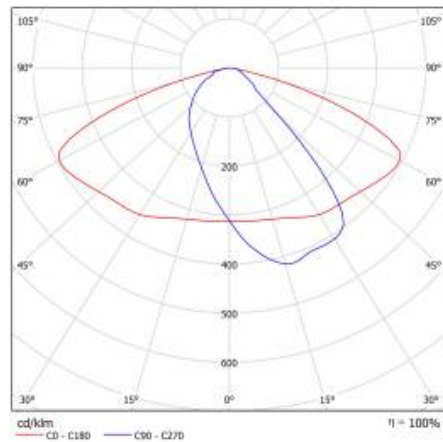

ASTRA S LED PRO 3600LM 830 AR5 IP66 I CL. DALI WIRE 0,7M PLUG/GN 25W

DETAILED CARD

TECHNICAL PARAMETERS TABLE

Index:	436772	Material of the body:	PP+FG
EAN:	5905963436772	Colour of the body:	grey
Category type:	street lighting	Dimensions (H/W/T/S) [mm]:	75/175/500
Light source:	LED module	Mounting dimensions [mm]:	ø60
Rated power of the luminaire [W]:	25	Ingress protection:	IP66
Supply voltage [V]:	220 - 240	Net weight [kg]:	1.400
Frequency [Hz]:	50 - 60	Cable length [m]:	0.70
Luminous flux [lm]:	3600	Product line:	PRO
Luminous efficacy [lm/W]:	144	Impact resistance:	IK08
Energy efficiency class:	C	Working temperature [°C]:	from -25 to +45
Electrical protection class:	I	DIMM DALI:	yes
Colour temperature [K]:	3000	Warranty [years]:	5
Color rendering index (Ra) >:	80	CE certificate:	42/2024
Surge protection [kV]:	1	ENEC Certificate:	0373/ENEC/24
Diffuser material:	PC	Manual:	Download PDF
Diffuser type:	matrix led	Category of application:	Street lighting
Optics:	AR5	Pliik LDT:	Download

LIGHT CURVES