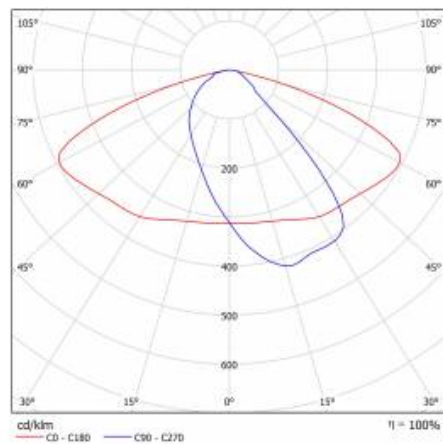

ASTRA S LED PRO 3200LM 857 AR5 IP66 II CL. WIRE 0,7M PLUG/GN 20W

DETAILED CARD

TECHNICAL PARAMETERS TABLE

Index:	436451	Material of the body:	PP+FG
EAN:	5905963436451	Colour of the body:	grey
Category type:	street lighting	Dimensions (H/W/T/S) [mm]:	75/175/500
Light source:	LED module	Mounting dimensions [mm]:	ø60
Rated power of the luminaire [W]:	20	Ingress protection:	IP66
Supply voltage [V]:	220 - 240	Net weight [kg]:	1.400
Frequency [Hz]:	50 - 60	Cable length [m]:	0.70
Luminous flux [lm]:	3200	Product line:	PRO
Luminous efficacy [lm/W]:	160	Impact resistance:	IK08
Energy efficiency class:	B	Working temperature [°C]:	from -25 to +45
Electrical protection class:	II	Warranty [years]:	5
Colour temperature [K]:	5700	CE certificate:	42/2024
Color rendering index (Ra) >:	80	ENEC Certificate:	0373/ENEC/24
Surge protection [kV]:	1	Manual:	Download PDF
Diffuser material:	PC	Category of application:	Street lighting
Diffuser type:	matrix led	Plik LDT:	Download
Optics:	AR5		

LIGHT CURVES