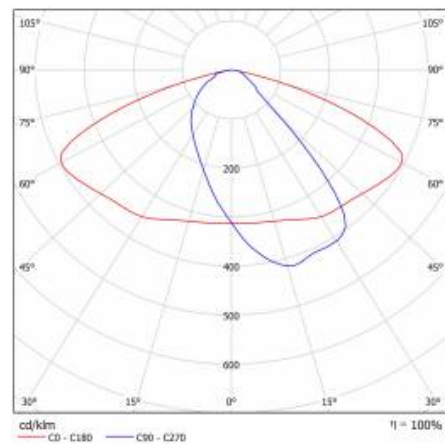

ASTRA S LED PRO 3200LM 857 AR5 IP66 I CL. WIRE 0,7M PLUG/GN 20W

DETAILED CARD

TECHNICAL PARAMETERS TABLE

Index:	436413	Material of the body:	PP+FG
EAN:	5905963436413	Colour of the body:	grey
Category type:	street lighting	Dimensions (H/W/T/S) [mm]:	75/175/500
Light source:	LED module	Mounting dimensions [mm]:	ø60
Rated power of the luminaire [W]:	20	Ingress protection:	IP66
Supply voltage [V]:	220 - 240	Net weight [kg]:	1.400
Frequency [Hz]:	50 - 60	Cable length [m]:	0.70
Luminous flux [lm]:	3200	Product line:	PRO
Luminous efficacy [lm/W]:	160	Impact resistance:	IK08
Energy efficiency class:	B	Working temperature [°C]:	from -25 to +45
Electrical protection class:	I	Warranty [years]:	5
Colour temperature [K]:	5700	CE certificate:	42/2024
Color rendering index (Ra) >:	80	ENEC Certificate:	0373/ENEC/24
Surge protection [kV]:	1	Manual:	Download PDF
Diffuser material:	PC	Category of application:	Street lighting
Diffuser type:	matrix led	Plik LDT:	Download
Optics:	AR5		

LIGHT CURVES