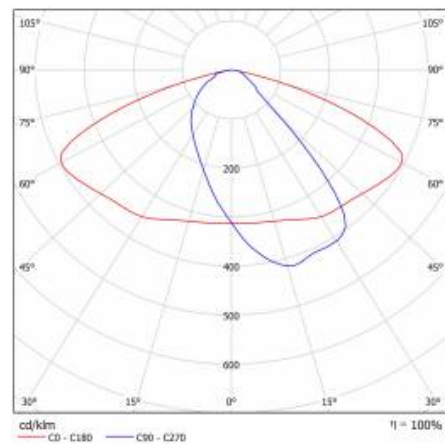

ASTRA S LED PRO 3200LM 857 AR5 IP66 I CL. DALI WIRE 0,7M PLUG/GN 20W

DETAILED CARD

TECHNICAL PARAMETERS TABLE

Index:	436925	Material of the body:	PP+FG
EAN:	5905963436925	Colour of the body:	grey
Category type:	street lighting	Dimensions (H/W/T/S) [mm]:	75/175/500
Light source:	LED module	Mounting dimensions [mm]:	ø60
Rated power of the luminaire [W]:	20	Ingress protection:	IP66
Supply voltage [V]:	220 - 240	Net weight [kg]:	1.400
Frequency [Hz]:	50 - 60	Cable length [m]:	0.70
Luminous flux [lm]:	3200	Product line:	PRO
Luminous efficacy [lm/W]:	160	Impact resistance:	IK08
Energy efficiency class:	B	Working temperature [°C]:	from -25 to +45
Electrical protection class:	I	DIMM DALI:	yes
Colour temperature [K]:	5700	Warranty [years]:	5
Color rendering index (Ra) >:	80	CE certificate:	42/2024
Surge protection [kV]:	1	ENEC Certificate:	0373/ENEC/24
Diffuser material:	PC	Manual:	Download PDF
Diffuser type:	matrix led	Category of application:	Street lighting
Optics:	AR5	Plik LDT:	Download

LIGHT CURVES