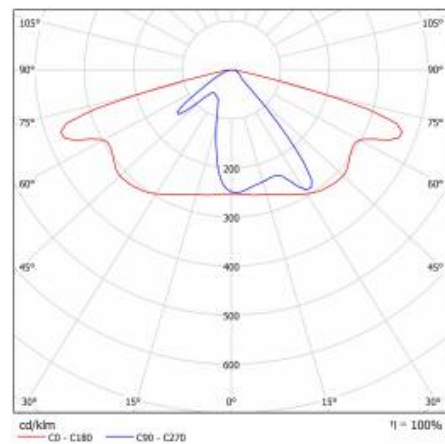

ASTRA S LED PRO 3200LM 857 AR2 IP66 I CL. WIRE 0,7M PLUG/GN 20W

DETAILED CARD

TECHNICAL PARAMETERS TABLE

Index:	436338	Material of the body:	PP+FG
EAN:	5905963436338	Colour of the body:	grey
Category type:	street lighting	Dimensions (H/W/T/S) [mm]:	75/175/500
Light source:	LED module	Mounting dimensions [mm]:	ø60
Rated power of the luminaire [W]:	20	Ingress protection:	IP66
Supply voltage [V]:	220 - 240	Net weight [kg]:	1.400
Frequency [Hz]:	50 - 60	Cable length [m]:	0.70
Luminous flux [lm]:	3200	Product line:	PRO
Luminous efficacy [lm/W]:	160	Impact resistance:	IK08
Energy efficiency class:	B	Working temperature [°C]:	from -25 to +45
Electrical protection class:	I	Warranty [years]:	5
Colour temperature [K]:	5700	CE certificate:	42/2024
Color rendering index (Ra) >:	80	ENEC Certificate:	0373/ENEC/24
Surge protection [kV]:	1	Manual:	Download PDF
Diffuser material:	PC	Category of application:	Street lighting
Diffuser type:	matrix led	Plik LDT:	Download
Optics:	AR2		

LIGHT CURVES