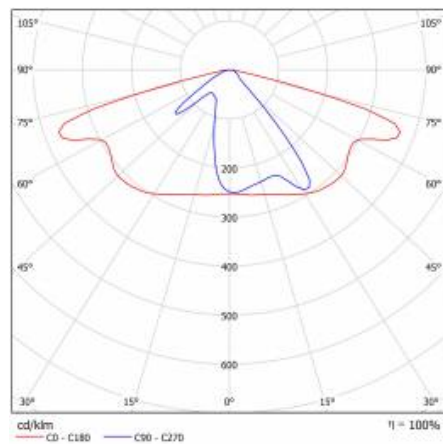

ASTRA S LED PRO 3200LM 840 AR2 IP66 II CL. WIRE 0,7M PLUG/GN 20W

DETAILED CARD

TECHNICAL PARAMETERS TABLE

Index:	436055	Material of the body:	PP+FG
EAN:	5905963436055	Colour of the body:	grey
Category type:	street lighting	Dimensions (H/W/T/S) [mm]:	75/175/500
Light source:	LED module	Mounting dimensions [mm]:	ø60
Rated power of the luminaire [W]:	20	Ingress protection:	IP66
Supply voltage [V]:	220 - 240	Net weight [kg]:	1.400
Frequency [Hz]:	50 - 60	Cable length [m]:	0.70
Luminous flux [lm]:	3200	Product line:	PRO
Luminous efficacy [lm/W]:	160	Impact resistance:	IK08
Energy efficiency class:	B	Working temperature [°C]:	from -25 to +45
Electrical protection class:	II	Warranty [years]:	5
Colour temperature [K]:	4000	CE certificate:	42/2024
Color rendering index (Ra) >:	80	ENEC Certificate:	0373/ENEC/24
Surge protection [kV]:	1	Manual:	Download PDF
Diffuser material:	PC	Category of application:	Street lighting
Diffuser type:	matrix led	Plik LDT:	Download
Optics:	AR2		

LIGHT CURVES