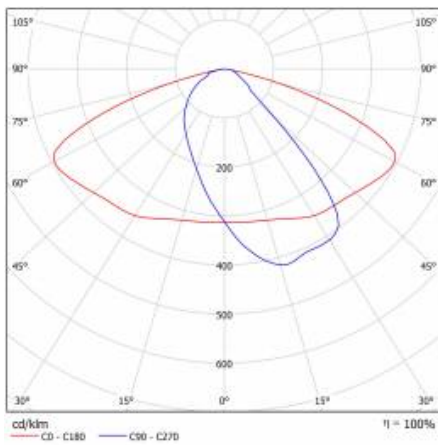

ASTRA S LED PRO 3000LM 830 AR5 IP66 II CL. WIRE 0,7M PLUG/GN 20W

DETAILED CARD

TECHNICAL PARAMETERS TABLE

Index:	436291	Diffuser type:	matrix led
Rated power of the luminaire [W]:	20	Material of the body:	PP+GF
EAN:	5905963436291	Colour of the body:	grey
Luminous flux [lm]:	3000	Dimensions (H/W/T/S) [mm]:	75/175/500
Category type:	street lighting	Mounting dimensions [mm]:	ø60
Luminous efficacy [lm/W]:	150	Ingress protection:	IP66
Light source:	LED module	Net weight [kg]:	1.400
Energy efficiency class:	C	Warranty [years]:	5
Colour temperature [K]:	3000	CE certificate:	42/2024
Supply voltage [V]:	220 - 240	Manual:	Download PDF
Colour rendering index:	>80	Product line:	PRO
Frequency [Hz]:	50 - 60	Impact resistance:	IK08
Electrical protection class:	II	Working temperature [°C]:	from -25 to +45
Optics:	AR5	ENEC Certificate:	0373/ENEC/24
Surge protection [kV]:	1		
Diffuser material:	PC		

LIGHT CURVES

Card creation date: 14 May 2024

The company reserves the right to make design changes or upgrades in the presented product. Product data sheet does not constitute an offer. * Parameter tolerance is +/- 10%

This product is a subject to electric and electronic waste equipment regulations (WEEE).

Certificate CE - Nr: 42/2024

Lena Lighting S.A.
ul. Kórnicka 52, 63-000 Środa Wielkopolska
tel. +48 61 28 60 333 (Pn-Pt, 8-16), e-mail: hello@lenalighting.pl, www.lenalighting.pl