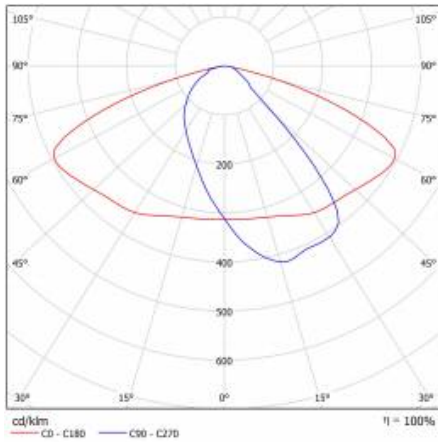

ASTRA S LED PRO 3000LM 830 AR5 IP66 II CL. WIRE 0,7M PLUG/GN 20W

DETAILED CARD

TECHNICAL PARAMETERS TABLE

Index:	436291	Diffuser type:	matrix led
Rated power of the luminaire [W]:	20	Material of the body:	PP+GF
EAN:	5905963436291	Colour of the body:	grey
Luminous flux [lm]:	3000	Dimensions (H/W/T/S) [mm]:	75/175/500
Category type:	street lighting	Mounting dimensions [mm]:	ø60
Luminous efficacy [lm/W]:	150	Ingress protection:	IP66
Light source:	LED module	Net weight [kg]:	1.400
Energy efficiency class:	C	Warranty [years]:	5
Colour temperature [K]:	3000	CE certificate:	42/2024
Supply voltage [V]:	220 - 240	Manual:	Download PDF
Colour rendering index:	>80	Product line:	PRO
Frequency [Hz]:	50 - 60	Impact resistance:	IK08
Electrical protection class:	II	Working temperature [°C]:	from -25 to +45
Optics:	AR5	ENEC Certificate:	0373/ENEC/24
Surge protection [kV]:	1		
Diffuser material:	PC		

LIGHT CURVES

Card creation date: 14 May 2024

The company reserves the right to make design changes or upgrades in the presented product. Product data sheet does not constitute an offer. * Parameter tolerance is +/- 10%

This product is a subject to electric and electronic waste equipment regulations (WEEE).

Certificate CE - Nr: 42/2024

Lena Lighting S.A.
ul. Kórnicka 52, 63-000 Środa Wielkopolska
tel. +48 61 28 60 333 (Pn-Pt, 8-16), e-mail: hello@lenalighting.pl, www.lenalighting.pl