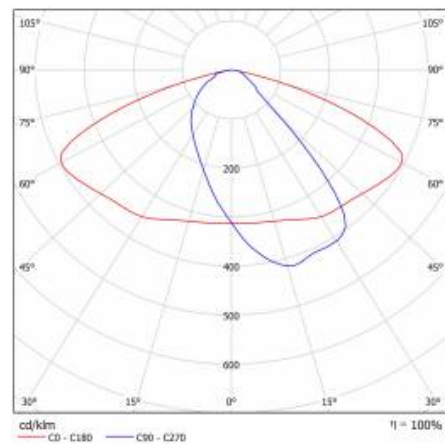

ASTRA S LED PRO 3000LM 830 AR5 IP66 I CL. DALI WIRE 0,7M PLUG/GN 20W

DETAILED CARD

TECHNICAL PARAMETERS TABLE

Index:	436765	Material of the body:	PP+FG
EAN:	5905963436765	Colour of the body:	grey
Category type:	street lighting	Dimensions (H/W/T/S) [mm]:	75/175/500
Light source:	LED module	Mounting dimensions [mm]:	ø60
Rated power of the luminaire [W]:	20	Ingress protection:	IP66
Supply voltage [V]:	220 - 240	Net weight [kg]:	1.400
Frequency [Hz]:	50 - 60	Cable length [m]:	0.70
Luminous flux [lm]:	3000	Product line:	PRO
Luminous efficacy [lm/W]:	150	Impact resistance:	IK08
Energy efficiency class:	C	Working temperature [°C]:	from -25 to +45
Electrical protection class:	I	DIMM DALI:	yes
Colour temperature [K]:	3000	Warranty [years]:	5
Color rendering index (Ra) >:	80	CE certificate:	42/2024
Surge protection [kV]:	1	ENEC Certificate:	0373/ENEC/24
Diffuser material:	PC	Manual:	Download PDF
Diffuser type:	matrix led	Category of application:	Street lighting
Optics:	AR5	Plik LDT:	Download

LIGHT CURVES