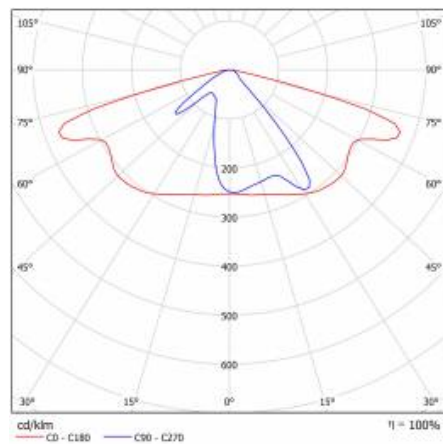

ASTRA S LED PRO 3000LM 830 AR2 IP66 II CL. WIRE 0,7M PLUG/GN 20W

DETAILED CARD

TECHNICAL PARAMETERS TABLE

Index:	436215	Material of the body:	PP+FG
EAN:	5905963436215	Colour of the body:	grey
Category type:	street lighting	Dimensions (H/W/T/S) [mm]:	75/175/500
Light source:	LED module	Mounting dimensions [mm]:	ø60
Rated power of the luminaire [W]:	20	Ingress protection:	IP66
Supply voltage [V]:	220 - 240	Net weight [kg]:	1.400
Frequency [Hz]:	50 - 60	Cable length [m]:	0.70
Luminous flux [lm]:	3000	Product line:	PRO
Luminous efficacy [lm/W]:	150	Impact resistance:	IK08
Energy efficiency class:	C	Working temperature [°C]:	from -25 to +45
Electrical protection class:	II	Warranty [years]:	5
Colour temperature [K]:	3000	CE certificate:	42/2024
Color rendering index (Ra) >:	80	ENEC Certificate:	0373/ENEC/24
Surge protection [kV]:	1	Manual:	Download PDF
Diffuser material:	PC	Category of application:	Street lighting
Diffuser type:	matrix led	Plik LDT:	Download
Optics:	AR2		

LIGHT CURVES