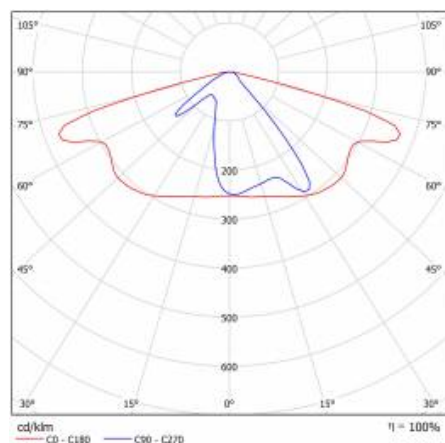

ASTRA S LED PRO 3000LM 830 AR2 IP66 I CL. WIRE 0,7M PLUG/GN 20W

DETAILED CARD

TECHNICAL PARAMETERS TABLE

Index:	436178	Material of the body:	PP+FG
EAN:	5905963436178	Colour of the body:	grey
Category type:	street lighting	Dimensions (H/W/T/S) [mm]:	75/175/500
Light source:	LED module	Mounting dimensions [mm]:	ø60
Rated power of the luminaire [W]:	20	Ingress protection:	IP66
Supply voltage [V]:	220 - 240	Net weight [kg]:	1.400
Frequency [Hz]:	50 - 60	Cable length [m]:	0.70
Luminous flux [lm]:	3000	Product line:	PRO
Luminous efficacy [lm/W]:	150	Impact resistance:	IK08
Energy efficiency class:	C	Working temperature [°C]:	from -25 to +45
Electrical protection class:	I	Warranty [years]:	5
Colour temperature [K]:	3000	CE certificate:	42/2024
Color rendering index (Ra) >:	80	ENEC Certificate:	0373/ENEC/24
Surge protection [kV]:	1	Manual:	Download PDF
Diffuser material:	PC	Category of application:	Street lighting
Diffuser type:	matrix led	Plik LDT:	Download
Optics:	AR2		

LIGHT CURVES