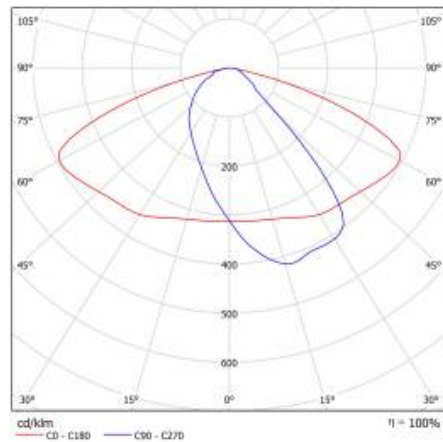

ASTRA S LED PRO 1970LM 857 AR5 IP66 II CL. WIRE 0,7M PLUG/GN 12W

DETAILED CARD

TECHNICAL PARAMETERS TABLE

Index:	436444	Material of the body:	PP+FG
EAN:	5905963436444	Colour of the body:	grey
Category type:	street lighting	Dimensions (H/W/T/S) [mm]:	75/175/500
Light source:	LED module	Mounting dimensions [mm]:	ø60
Rated power of the luminaire [W]:	12	Ingress protection:	IP66
Supply voltage [V]:	220 - 240	Net weight [kg]:	1.400
Frequency [Hz]:	50 - 60	Cable length [m]:	0.70
Luminous flux [lm]:	1970	Product line:	PRO
Luminous efficacy [lm/W]:	164	Impact resistance:	IK08
Energy efficiency class:	B	Working temperature [°C]:	from -25 to +45
Electrical protection class:	II	Warranty [years]:	5
Colour temperature [K]:	5700	CE certificate:	42/2024
Color rendering index (Ra) >:	80	ENEC Certificate:	0373/ENEC/24
Surge protection [kV]:	1	Manual:	Download PDF
Diffuser material:	PC	Category of application:	Street lighting
Diffuser type:	matrix led	Plik LDT:	Download
Optics:	AR5		

LIGHT CURVES