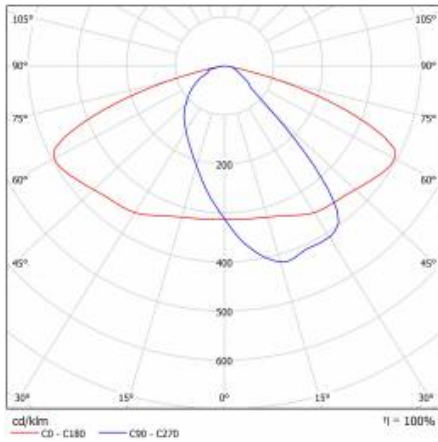

ASTRA S LED PRO 1970LM 857 AR5 IP66 II CL. WIRE 0,7M PLUG/GN 12W

DETAILED CARD

TECHNICAL PARAMETERS TABLE

Index:	436444	Diffuser type:	matrix led
Rated power of the luminaire [W]:	12	Material of the body:	PP+GF
EAN:	5905963436444	Colour of the body:	grey
Luminous flux [lm]:	1970	Dimensions (H/W/T/S) [mm]:	75/175/500
Category type:	street lighting	Mounting dimensions [mm]:	ø60
Luminous efficacy [lm/W]:	164	Ingress protection:	IP66
Light source:	LED module	Net weight [kg]:	1.400
Energy efficiency class:	B	Warranty [years]:	5
Colour temperature [K]:	5700	CE certificate:	42/2024
Supply voltage [V]:	220 - 240	Manual:	Download PDF
Colour rendering index:	>80	Product line:	PRO
Frequency [Hz]:	50 - 60	Impact resistance:	IK08
Electrical protection class:	II	Working temperature [°C]:	from -25 to +45
Optics:	AR5	ENEC Certificate:	0373/ENEC/24
Surge protection [kV]:	1		
Diffuser material:	PC		

LIGHT CURVES

Card creation date: 14 May 2024

The company reserves the right to make design changes or upgrades in the presented product. Product data sheet does not constitute an offer. * Parameter tolerance is +/- 10%

This product is a subject to electric and electronic waste equipment regulations (WEEE).

Certificate CE - Nr: 42/2024

Lena Lighting S.A.
ul. Kórnicka 52, 63-000 Środa Wielkopolska
tel. +48 61 28 60 333 (Pn-Pt, 8-16), e-mail: hello@lenalighting.pl, www.lenalighting.pl