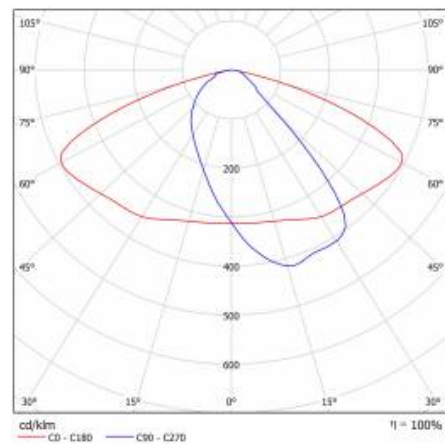

ASTRA S LED PRO 1970LM 857 AR5 IP66 II CL. DALI WIRE 0,7M PLUG/GN 12W

DETAILED CARD

TECHNICAL PARAMETERS TABLE

Index:	436956	Material of the body:	PP+FG
EAN:	5905963436956	Colour of the body:	grey
Category type:	street lighting	Dimensions (H/W/T/S) [mm]:	75/175/500
Light source:	LED module	Mounting dimensions [mm]:	ø60
Rated power of the luminaire [W]:	12	Ingress protection:	IP66
Supply voltage [V]:	220 - 240	Net weight [kg]:	1.400
Frequency [Hz]:	50 - 60	Cable length [m]:	0.70
Luminous flux [lm]:	1970	Product line:	PRO
Luminous efficacy [lm/W]:	164	Impact resistance:	IK08
Energy efficiency class:	B	Working temperature [°C]:	from -25 to +45
Electrical protection class:	II	DIMM DALI:	yes
Colour temperature [K]:	5700	Warranty [years]:	5
Color rendering index (Ra) >:	80	CE certificate:	42/2024
Surge protection [kV]:	1	ENEC Certificate:	0373/ENEC/24
Diffuser material:	PC	Manual:	Download PDF
Diffuser type:	matrix led	Category of application:	Street lighting
Optics:	AR5	Plik LDT:	Download

LIGHT CURVES