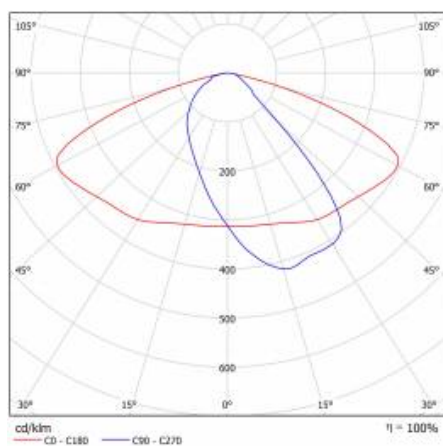

ASTRA S LED PRO 1970LM 857 AR5 IP66 I CL. DALI WIRE 0,7M PLUG/GN 12W

DETAILED CARD

TECHNICAL PARAMETERS TABLE

Index:	436918	Diffuser type:	matrix led
Rated power of the luminaire [W]:	12	Material of the body:	PP+GF
EAN:	5905963436918	Colour of the body:	grey
Luminous flux [lm]:	1970	Dimensions (H/W/T/S) [mm]:	75/175/500
Category type:	street lighting	Mounting dimensions [mm]:	ø60
Luminous efficacy [lm/W]:	164	Ingress protection:	IP66
Light source:	LED module	Net weight [kg]:	1.400
Energy efficiency class:	B	Warranty [years]:	5
Colour temperature [K]:	5700	CE certificate:	42/2024
Supply voltage [V]:	220 - 240	Manual:	Download PDF
Colour rendering index:	>80	DIMM DALI:	yes
Frequency [Hz]:	50 - 60	Product line:	PRO
Electrical protection class:	I	Impact resistance:	IK08
Optics:	AR5	Working temperature [°C]:	from -25 to +45
Surge protection [kV]:	1	ENEC Certificate:	0373/ENEC/24
Diffuser material:	PC		

LIGHT CURVES

Card creation date: 14 May 2024

The company reserves the right to make design changes or upgrades in the presented product. Product data sheet does not constitute an offer. * Parameter tolerance is +/- 10%

This product is a subject to electric and electronic waste equipment regulations (WEEE).

Certificate CE - Nr: 42/2024

Lena Lighting S.A.
ul. Kórnicka 52, 63-000 Środa Wielkopolska
tel. +48 61 28 60 333 (Pn-Pt, 8-16), e-mail: hello@lenalighting.pl, www.lenalighting.pl