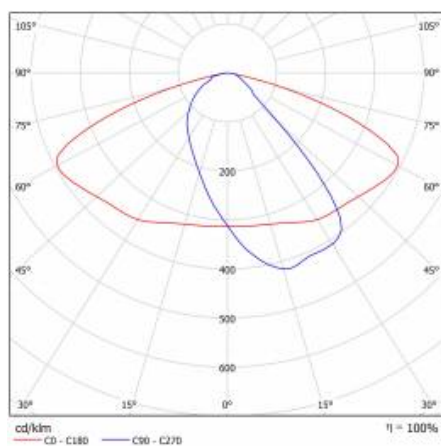

ASTRA S LED PRO 1970LM 857 AR5 IP66 I CL. DALI WIRE 0,7M PLUG/GN 12W

DETAILED CARD

TECHNICAL PARAMETERS TABLE

Index:	436918	Diffuser type:	matrix led
Rated power of the luminaire [W]:	12	Material of the body:	PP+GF
EAN:	5905963436918	Colour of the body:	grey
Luminous flux [lm]:	1970	Dimensions (H/W/T/S) [mm]:	75/175/500
Category type:	street lighting	Mounting dimensions [mm]:	ø60
Luminous efficacy [lm/W]:	164	Ingress protection:	IP66
Light source:	LED module	Net weight [kg]:	1.400
Energy efficiency class:	B	Warranty [years]:	5
Colour temperature [K]:	5700	CE certificate:	42/2024
Supply voltage [V]:	220 - 240	Manual:	Download PDF
Colour rendering index:	>80	DIMM DALI:	yes
Frequency [Hz]:	50 - 60	Product line:	PRO
Electrical protection class:	I	Impact resistance:	IK08
Optics:	AR5	Working temperature [°C]:	from -25 to +45
Surge protection [kV]:	1	ENEC Certificate:	0373/ENEC/24
Diffuser material:	PC		

LIGHT CURVES

Card creation date: 14 May 2024

The company reserves the right to make design changes or upgrades in the presented product. Product data sheet does not constitute an offer. * Parameter tolerance is +/- 10%

This product is a subject to electric and electronic waste equipment regulations (WEEE).

Certificate CE - Nr: 42/2024

Lena Lighting S.A.
ul. Kórnicka 52, 63-000 Środa Wielkopolska
tel. +48 61 28 60 333 (Pn-Pt, 8-16), e-mail: hello@lenalighting.pl, www.lenalighting.pl