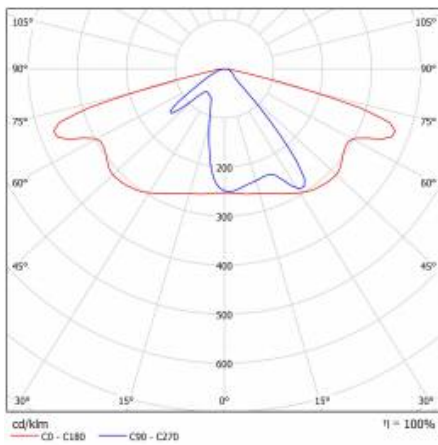

ASTRA S LED PRO 1970LM 857 AR2 IP66 I CL. DALI WIRE 0,7M PLUG/GN 12W

DETAILED CARD

TECHNICAL PARAMETERS TABLE

Index:	436833	Diffuser type:	matrix led
Rated power of the luminaire [W]:	12	Material of the body:	PP+GF
EAN:	5905963436833	Colour of the body:	grey
Luminous flux [lm]:	1970	Dimensions (H/W/T/S) [mm]:	75/175/500
Category type:	street lighting	Mounting dimensions [mm]:	ø60
Luminous efficacy [lm/W]:	164	Ingress protection:	IP66
Light source:	LED module	Net weight [kg]:	1.400
Energy efficiency class:	B	Warranty [years]:	5
Colour temperature [K]:	5700	CE certificate:	42/2024
Supply voltage [V]:	220 - 240	Manual:	Download PDF
Colour rendering index:	>80	DIMM DALI:	yes
Frequency [Hz]:	50 - 60	Product line:	PRO
Electrical protection class:	I	Impact resistance:	IK08
Optics:	AR2	Working temperature [°C]:	from -25 to +45
Surge protection [kV]:	1	ENEC Certificate:	0373/ENEC/24
Diffuser material:	PC		

LIGHT CURVES

Card creation date: 14 May 2024

The company reserves the right to make design changes or upgrades in the presented product. Product data sheet does not constitute an offer. * Parameter tolerance is +/- 10%

This product is a subject to electric and electronic waste equipment regulations (WEEE).

Certificate CE - Nr: 42/2024

Lena Lighting S.A.
ul. Kórnicka 52, 63-000 Środa Wielkopolska
tel. +48 61 28 60 333 (Pn-Pt, 8-16), e-mail: hello@lenalighting.pl, www.lenalighting.pl