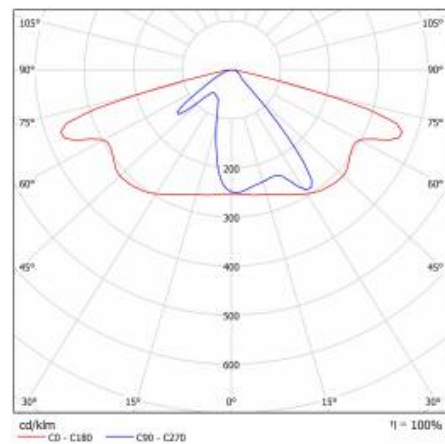

ASTRA S LED PRO 1970LM 857 AR2 IP66 I CL. DALI WIRE 0,7M PLUG/GN 12W

DETAILED CARD

TECHNICAL PARAMETERS TABLE

Index:	436833	Material of the body:	PP+FG
EAN:	5905963436833	Colour of the body:	grey
Category type:	street lighting	Dimensions (H/W/T/S) [mm]:	75/175/500
Light source:	LED module	Mounting dimensions [mm]:	ø60
Rated power of the luminaire [W]:	12	Ingress protection:	IP66
Supply voltage [V]:	220 - 240	Net weight [kg]:	1.400
Frequency [Hz]:	50 - 60	Cable length [m]:	0.70
Luminous flux [lm]:	1970	Product line:	PRO
Luminous efficacy [lm/W]:	164	Impact resistance:	IK08
Energy efficiency class:	B	Working temperature [°C]:	from -25 to +45
Electrical protection class:	I	DIMM DALI:	yes
Colour temperature [K]:	5700	Warranty [years]:	5
Color rendering index (Ra) >:	80	CE certificate:	42/2024
Surge protection [kV]:	1	ENEC Certificate:	0373/ENEC/24
Diffuser material:	PC	Manual:	Download PDF
Diffuser type:	matrix led	Category of application:	Street lighting
Optics:	AR2	Plik LDT:	Download

LIGHT CURVES