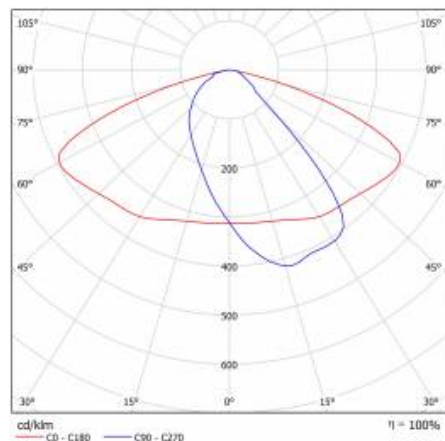

ASTRA S LED PRO 1850LM 830 AR5 IP66 II CL. WIRE 0,7M PLUG/GN 12W

DETAILED CARD

TECHNICAL PARAMETERS TABLE

Index:	436284	Material of the body:	PP+FG
EAN:	5905963436284	Colour of the body:	grey
Category type:	street lighting	Dimensions (H/W/T/S) [mm]:	75/175/500
Light source:	LED module	Mounting dimensions [mm]:	ø60
Rated power of the luminaire [W]:	12	Ingress protection:	IP66
Supply voltage [V]:	220 - 240	Net weight [kg]:	1.400
Frequency [Hz]:	50 - 60	Cable length [m]:	0.70
Luminous flux [lm]:	1850	Product line:	PRO
Luminous efficacy [lm/W]:	154	Impact resistance:	IK08
Energy efficiency class:	C	Working temperature [°C]:	from -25 to +45
Electrical protection class:	II	Warranty [years]:	5
Colour temperature [K]:	3000	CE certificate:	42/2024
Color rendering index (Ra) >:	80	ENEC Certificate:	0373/ENEC/24
Surge protection [kV]:	1	Manual:	Download PDF
Diffuser material:	PC	Category of application:	Street lighting
Diffuser type:	matrix led	Plik LDT:	Download
Optics:	AR5		

LIGHT CURVES