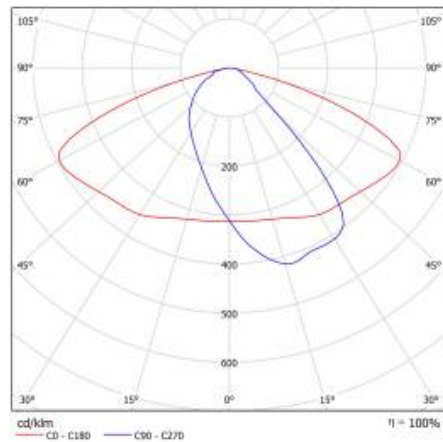

ASTRA S LED PRO 1850LM 830 AR5 IP66 I CL. WIRE 0,7M PLUG/GN 12W

DETAILED CARD

TECHNICAL PARAMETERS TABLE

Index:	436246	Material of the body:	PP+FG
EAN:	5905963436246	Colour of the body:	grey
Category type:	street lighting	Dimensions (H/W/T/S) [mm]:	75/175/500
Light source:	LED module	Mounting dimensions [mm]:	ø60
Rated power of the luminaire [W]:	12	Ingress protection:	IP66
Supply voltage [V]:	220 - 240	Net weight [kg]:	1.400
Frequency [Hz]:	50 - 60	Cable length [m]:	0.70
Luminous flux [lm]:	1850	Product line:	PRO
Luminous efficacy [lm/W]:	154	Impact resistance:	IK08
Energy efficiency class:	C	Working temperature [°C]:	from -25 to +45
Electrical protection class:	I	Warranty [years]:	5
Colour temperature [K]:	3000	CE certificate:	42/2024
Color rendering index (Ra) >:	80	ENEC Certificate:	0373/ENEC/24
Surge protection [kV]:	1	Manual:	Download PDF
Diffuser material:	PC	Category of application:	Street lighting
Diffuser type:	matrix led	Plik LDT:	Download
Optics:	AR5		

LIGHT CURVES