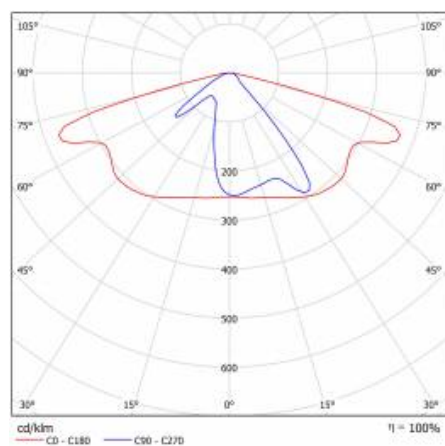

ASTRA S LED PRO 1850LM 830 AR2 IP66 II CL. WIRE 0,7M PLUG/GN 12W

DETAILED CARD

TECHNICAL PARAMETERS TABLE

Index:	436208	Diffuser type:	matrix led
Rated power of the luminaire [W]:	12	Material of the body:	PP+GF
EAN:	5905963436208	Colour of the body:	grey
Luminous flux [lm]:	1850	Dimensions (H/W/T/S) [mm]:	75/175/500
Category type:	street lighting	Mounting dimensions [mm]:	ø60
Luminous efficacy [lm/W]:	154	Ingress protection:	IP66
Light source:	LED module	Net weight [kg]:	1.400
Energy efficiency class:	C	Warranty [years]:	5
Colour temperature [K]:	3000	CE certificate:	42/2024
Supply voltage [V]:	220 - 240	Manual:	Download PDF
Colour rendering index:	>80	Product line:	PRO
Frequency [Hz]:	50 - 60	Impact resistance:	IK08
Electrical protection class:	II	Working temperature [°C]:	from -25 to +45
Optics:	AR2	ENEC Certificate:	0373/ENEC/24
Surge protection [kV]:	1		
Diffuser material:	PC		

LIGHT CURVES

Card creation date: 14 May 2024

The company reserves the right to make design changes or upgrades in the presented product. Product data sheet does not constitute an offer. * Parameter tolerance is +/- 10%

This product is a subject to electric and electronic waste equipment regulations (WEEE).

Certificate CE - Nr: 42/2024

Lena Lighting S.A.
ul. Kórnicka 52, 63-000 Środa Wielkopolska
tel. +48 61 28 60 333 (Pn-Pt, 8-16), e-mail: hello@lenalighting.pl, www.lenalighting.pl