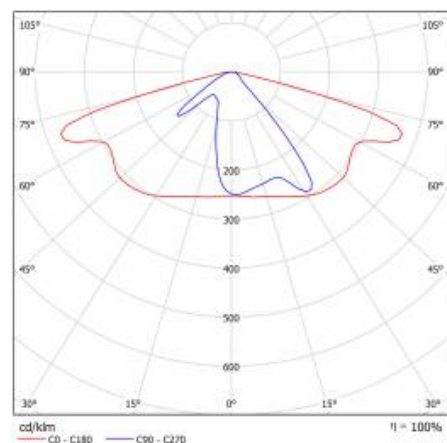

ASTRA S LED PRO 1850LM 830 AR2 IP66 I CL. WIRE 0,7M PLUG/GN 12W

DETAILED CARD

TECHNICAL PARAMETERS TABLE

Index:	436161	Material of the body:	PP+FG
EAN:	5905963436161	Colour of the body:	grey
Category type:	street lighting	Dimensions (H/W/T/S) [mm]:	75/175/500
Light source:	LED module	Mounting dimensions [mm]:	ø60
Rated power of the luminaire [W]:	12	Ingress protection:	IP66
Supply voltage [V]:	220 - 240	Net weight [kg]:	1.400
Frequency [Hz]:	50 - 60	Cable length [m]:	0.70
Luminous flux [lm]:	1850	Product line:	PRO
Luminous efficacy [lm/W]:	154	Impact resistance:	IK08
Energy efficiency class:	C	Working temperature [°C]:	from -25 to +45
Electrical protection class:	I	Warranty [years]:	5
Colour temperature [K]:	3000	CE certificate:	42/2024
Color rendering index (Ra) >:	80	ENEC Certificate:	0373/ENEC/24
Surge protection [kV]:	1	Manual:	Download PDF
Diffuser material:	PC	Category of application:	Street lighting
Diffuser type:	matrix led	Plik LDT:	Download
Optics:	AR2		

LIGHT CURVES