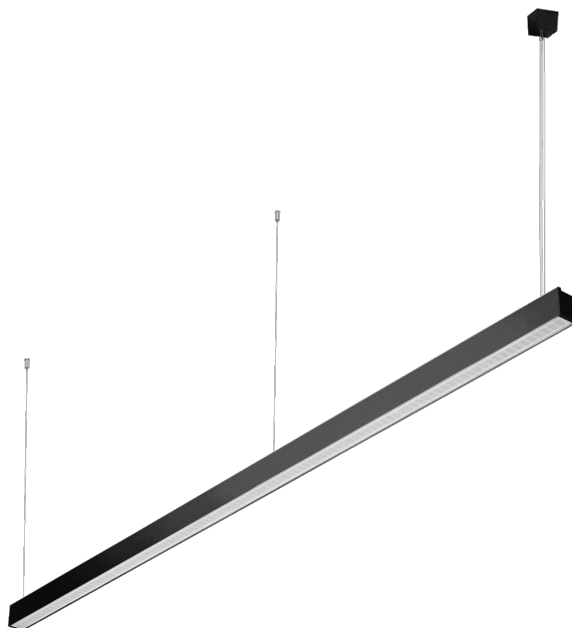

BARIS 52 LED Z 2543MM 2900LM TUNABLE WHITE 2700-6500K IP44 I KL. DALI UGR BLACK 32W WITH RASTER. NO DIFFUSER

DETAILED CARD

TECHNICAL PARAMETERS

Index:	470530
Rated power of the luminaire [W]*:	32
Luminous flux [lm]*:	2900
Colour temperature [K] - range:	2700 - 6500
Ingress protection:	IP44
Material of the body:	aluminium
Colour of the body:	black
Diffuser material:	PC

CHARACTERISTICS

Suspended or surface-mounted luminaire with classic proportions and modern design. The design of the luminaire allows you to create lines up to 6 meters long with no need to join the profile and up to 25 meters without diffuser joints. Straight connectors and luminous L, T, X, V-shaped bends allow you to create virtually unlimited sequences of straight lines, figures and patterns. The body of the luminaire consists of an anodised aluminium profile in grey or an aluminium profile painted in white or black (other colours available on request). Optical system in the form of a prismatic diffuser (PRM); of a dedicated, flexible opal diffuser that evenly illuminates the luminaire or with a raster that meets the stringent UGR <19 glare requirements. The luminaire's modularity and disassembly capabilities allow the replacement of electronic components such as the LED strip, power supply and the diffuser. The luminaire's profile is compatible with intelligent IOT modules, which also allows to optimise the provided level and amount of light, as well as the direct/indirect version that allows some of the light to be directed upwards to illuminate the ceiling.

APPLICATION

The luminaire is dedicated for indoor use. It is used as a main light source and is conducive to office work that requires eyesight concentration. Unique design, energy-saving LED modules and possible integration with external lighting control systems in the DALI standard make this luminaire suitable for use in modern A+ class office buildings, with particular emphasis on representative rooms, conference rooms, passageways and other places, where the IP44 class is required.

Attention: for surface mounted and suspended BARIS 52 LED luminaire (OPAL, PRM, UGR) it is necessary to order separately a diffuser (available as an accessory) with an appropriate length being the sum of all lines. Luminaire diffuser with a maximum length of 25m, available in 0.5m length increments, are cut to length by the contractor. Connectors (T, X, L, V) are fitted with OPAL diffuser. T, X, L, V connectors with diffusers UGR and PRM are available on request.