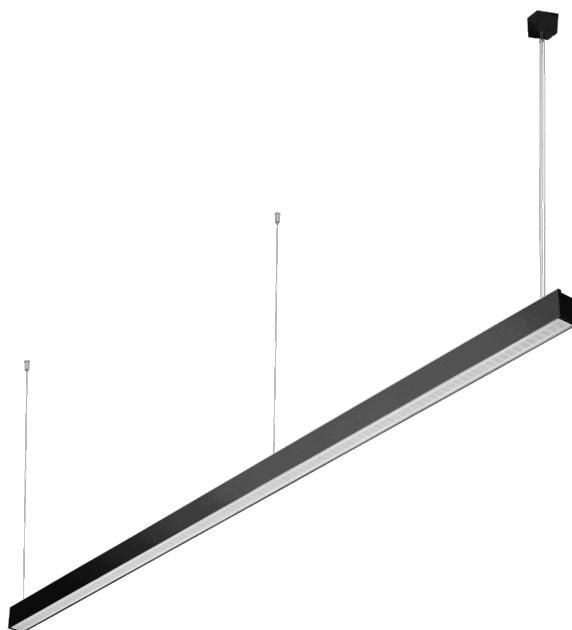

BARIS 52 LED Z 2543MM 2900LM TUNABLE WHITE 2700-6500K IP44 I KL. DALI UGR BLACK 32W WITH RASTER. NO DIFFUSER

DETAILED CARD

TECHNICAL PARAMETERS

Index:	470530
Rated power of the luminaire [W]*:	32
Luminous flux [lm]*:	2900
Colour temperature [K] - range:	2700 - 6500
Ingress protection:	IP44
Material of the body:	aluminium
Colour of the body:	black
Diffuser material:	PC

CHARACTERISTICS

Suspended or surface-mounted luminaire with classic proportions and modern design. The design of the luminaire allows you to create lines up to 6 meters long with no need to join the profile and up to 25 meters without diffuser joints. Straight connectors and luminous L, T, X, V-shaped bends allow you to create virtually unlimited sequences of straight lines, figures and patterns. The body of the luminaire consists of an anodised aluminium profile in grey or an aluminium profile painted in white or black (other colours available on request). Optical system in the form of a prismatic diffuser (PRM); of a dedicated, flexible opal diffuser that evenly illuminates the luminaire or with a raster that meets the stringent UGR <19 glare requirements. The luminaire's modularity and disassembly capabilities allow the replacement of electronic components such as the LED strip, power supply and the diffuser. The luminaire's profile is compatible with intelligent IOT modules, which also allows to optimise the provided level and amount of light, as well as the direct/indirect version that allows some of the light to be directed upwards to illuminate the ceiling.

APPLICATION

The luminaire is dedicated for indoor use. It is used as a main light source and is conducive to office work that requires eyesight concentration. Unique design, energy-saving LED modules and possible integration with external lighting control systems in the DALI standard make this luminaire suitable for use in modern A+ class office buildings, with particular emphasis on representative rooms, conference rooms, passageways and other places, where the IP44 class is required.

Attention: for surface mounted and suspended BARIS 52 LED luminaire (OPAL, PRM, UGR) it is necessary to order separately a diffuser (available as an accessory) with an appropriate length being the sum of all lines. Luminaire diffuser with a maximum length of 25m, available in 0.5m length increments, are cut to length by the contractor. Connectors (T, X, L, V) are fitted with OPAL diffuser. T, X, L, V connectors with diffusers UGR and PRM are available on request.