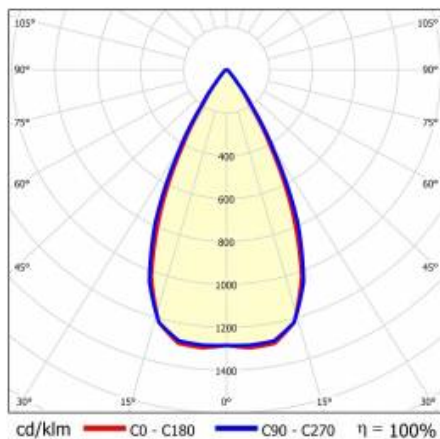

TERRA 3 LED Z 595X595MM X2 1800LM 830 BLACK MATT STRUCTURE (14W)

DETAILED CARD

TECHNICAL PARAMETERS TABLE

Index:	440571	Colour of the body:	czarny mat struktura
EAN:	5905963440571	Dimensions (H/W/T/S) [mm]:	595/595/38
Light source:	LED	Mounting version:	suspended
Rated power of the luminaire [W]:	14	Number on the palette [pcs]:	40
Luminous flux [lm]:	1800	Net weight [kg]:	4.200
Luminous efficacy [lm/W]:	129	Category type:	louvres
Ingress protection:	IP20	Version:	2x1
Energy efficiency class:	E	Mounting dimensions [mm]:	160
Electrical protection class:	II	Light distribution type:	symmetric
Colour temperature [K]:	3000	Working temperature [°C]:	from -20 to +35
Colour rendering index:	>80	LED lifespan L70B50 [h]:	150000
Beam angle [°]:	60	LED lifespan L80B20 [h]:	100000
Diffuser material:	PC	LED lifespan L90B10 [h]:	50000
Diffuser type:	matrix led	Warranty [years]:	5
Diffuser colour:	transparent	CE certificate:	62/2025
Optics material:	PC	Manual:	Download PDF
Optics:	lens	Plik LDT:	Download
Material of the body:	powder coated steel		

LIGHT CURVES