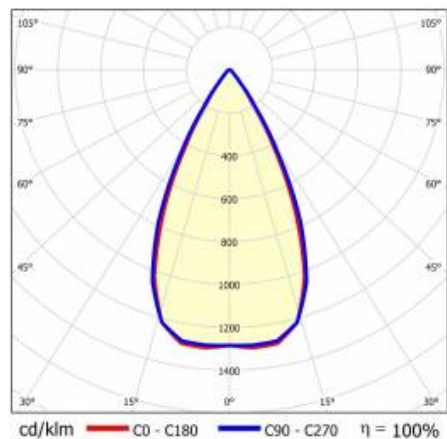

TERRA 3 LED Z 1195X230MM X2 6300LM 840 WHITE MAT (45W)

DETAILED CARD

TECHNICAL PARAMETERS TABLE

Index:	441516	Colour of the body:	white mat
EAN:	5905963441516	Dimensions (H/W/T/S) [mm]:	1195/230/38
Light source:	LED	Mounting version:	suspended
Rated power of the luminaire [W]:	45	Number on the palette [pcs]:	45
Luminous flux [lm]:	6300	Net weight [kg]:	4.400
Luminous efficacy [lm/W]:	140	Category type:	troffers
Ingress protection:	IP20	Version:	2x1
Energy efficiency class:	E	Mounting dimensions [mm]:	600/60
Electrical protection class:	II	Light distribution type:	symmetric
Colour temperature [K]:	4000	Working temperature [°C]:	from -20 to +35
Colour rendering index:	80	LED lifespan L70B50 [h]:	150000
Beam angle [°]:	60	LED lifespan L80B20 [h]:	100000
Diffuser material:	PC	LED lifespan L90B10 [h]:	50000
Diffuser type:	matrix led	Warranty [years]:	5
Diffuser colour:	transparent	CE certificate:	62/2025
Optics material:	PC	Manual:	Download PDF
Optics:	lens	Plik LDT:	Download
Material of the body:	powder coated steel		

LIGHT CURVES