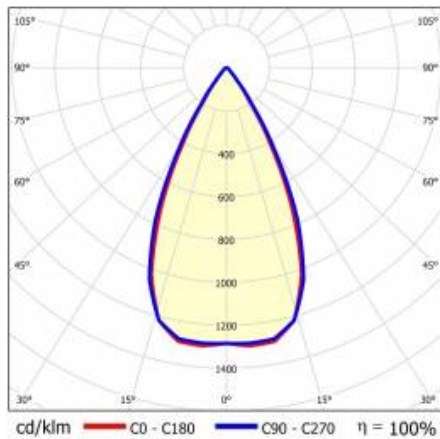

TERRA 3 LED Z 1195X230MM X2 5100LM 840 DALI BLACK MATT STRUCTURE (43W)

DETAILED CARD

TECHNICAL PARAMETERS TABLE

Index:	441950	Colour of the body:	czarny mat struktura
EAN:	5905963441950	Dimensions (H/W/T/S) [mm]:	1195/230/38
Light source:	LED	Mounting version:	suspended
Rated power of the luminaire [W]:	43	DIMM DALI:	yes
Luminous flux [lm]:	5400	Number on the palette [pcs]:	45
Luminous efficacy [lm/W]:	119	Net weight [kg]:	4.400
Ingress protection:	IP20	Category type:	troffers
Energy efficiency class:	E	Version:	2x1
Electrical protection class:	II	Mounting dimensions [mm]:	600/60
Colour temperature [K]:	4000	Light distribution type:	symmetric
Colour rendering index:	80	Working temperature [°C]:	from -20 to +35
Beam angle [°]:	60	LED lifespan L70B50 [h]:	150000
Diffuser material:	PC	LED lifespan L80B20 [h]:	100000
Diffuser type:	matrix led	LED lifespan L90B10 [h]:	50000
Diffuser colour:	transparent	Warranty [years]:	5
Optics material:	PC	CE certificate:	62/2025
Optics:	lens	Manual:	Download PDF
Material of the body:	powder coated steel	Plik LDT:	Download

LIGHT CURVES