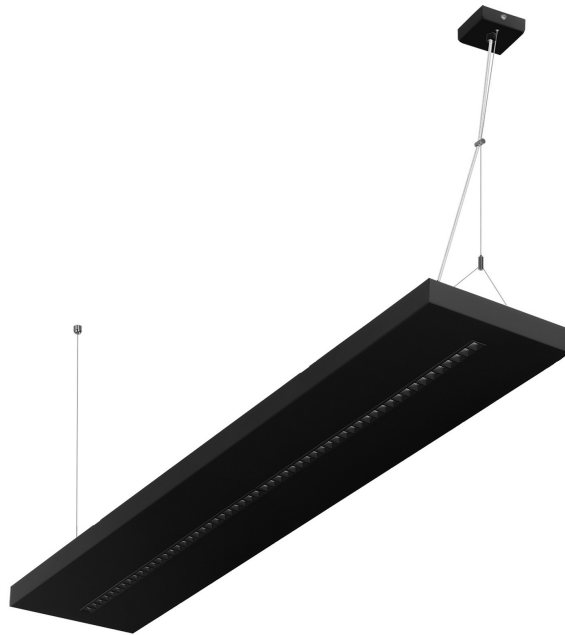

TERRA 3 LED Z 1195X230MM X2 5100LM 840 DALI BLACK MATT STRUCTURE (43W)

DETAILED CARD

TECHNICAL PARAMETERS

Index:	441950
Rated power of the luminaire [W]*:	43
Luminous flux [lm]*:	5400
Colour temperature [K]:	4000
Colour rendering index:	80
Material of the body:	powder coated steel
Colour of the body:	czarny mat struktura
Dimensions (H/W/T/S) [mm]:	1195/230/38
Mounting version:	suspended
Energy efficiency class:	E

CHARACTERISTICS

A luminaire equipped with energy-efficient LED modules characterised by high luminous flux. The low side profile provides an aesthetically pleasing, timeless appearance. Robust, compact construction. Made of powder-coated steel sheet. Patented high-performance HE reflector guarantees high efficiency while effectively eliminating glare.

APPLICATION

The versatile luminaire is designed for indoor use in offices or general utility rooms. Its high luminous parameters make it suitable as the main source of light and conducive to work requiring visual focus. The luminaire is suitable for both new applications and the replacement of traditional fluorescent lamps with energy-efficient LED solutions.