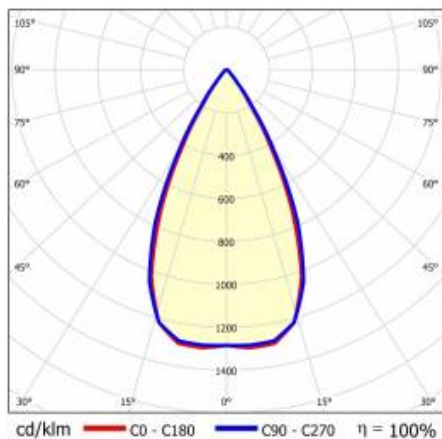

TERRA 3 LED Z 1195X230MM X2 4200LM 840 DALI BLACK MATT STRUCTURE (34W)

DETAILED CARD

TECHNICAL PARAMETERS TABLE

Index:	441936	Colour of the body:	czarny mat struktura
EAN:	5905963441936	Dimensions (H/W/T/S) [mm]:	1195/230/38
Light source:	LED	Mounting version:	suspended
Rated power of the luminaire [W]:	34	DIMM DALI:	yes
Luminous flux [lm]:	4200	Number on the palette [pcs]:	45
Luminous efficacy [lm/W]:	124	Net weight [kg]:	4.400
Ingress protection:	IP20	Category type:	troffers
Energy efficiency class:	E	Version:	2x1
Electrical protection class:	II	Mounting dimensions [mm]:	600/60
Colour temperature [K]:	4000	Light distribution type:	symmetric
Colour rendering index:	80	Working temperature [°C]:	from -20 to +35
Beam angle [°]:	60	LED lifespan L70B50 [h]:	150000
Diffuser material:	PC	LED lifespan L80B20 [h]:	100000
Diffuser type:	matrix led	LED lifespan L90B10 [h]:	50000
Diffuser colour:	transparent	Warranty [years]:	5
Optics material:	PC	CE certificate:	62/2025
Optics:	lens	Manual:	Download PDF
Material of the body:	powder coated steel	Plik LDT:	Download

LIGHT CURVES