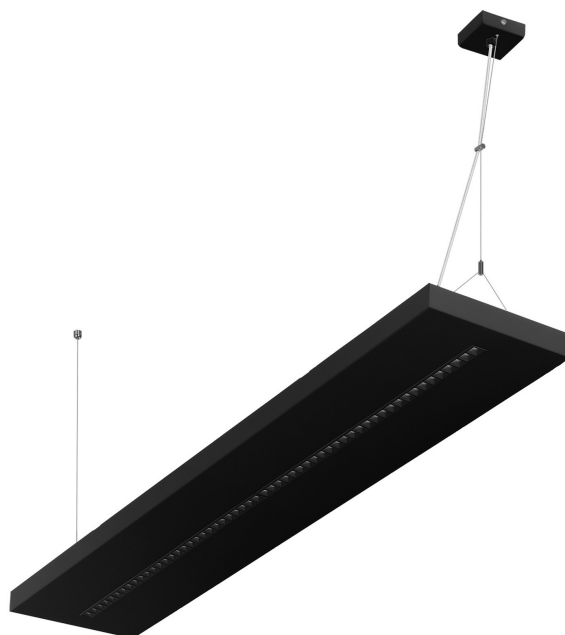

TERRA 3 LED Z 1195X230MM X2 4200LM 840 DALI BLACK MATT STRUCTURE (34W)

DETAILED CARD

TECHNICAL PARAMETERS

Index:	441936
Rated power of the luminaire [W]*:	34
Luminous flux [lm]*:	4200
Colour temperature [K]:	4000
Colour rendering index:	80
Material of the body:	powder coated steel
Colour of the body:	czarny mat struktura
Dimensions (H/W/T/S) [mm]:	1195/230/38
Mounting version:	suspended
Energy efficiency class:	E

CHARACTERISTICS

A luminaire equipped with energy-efficient LED modules characterised by high luminous flux. The low side profile provides an aesthetically pleasing, timeless appearance. Robust, compact construction. Made of powder-coated steel sheet. Patented high-performance HE reflector guarantees high efficiency while effectively eliminating glare.

APPLICATION

The versatile luminaire is designed for indoor use in offices or general utility rooms. Its high luminous parameters make it suitable as the main source of light and conducive to work requiring visual focus. The luminaire is suitable for both new applications and the replacement of traditional fluorescent lamps with energy-efficient LED solutions.