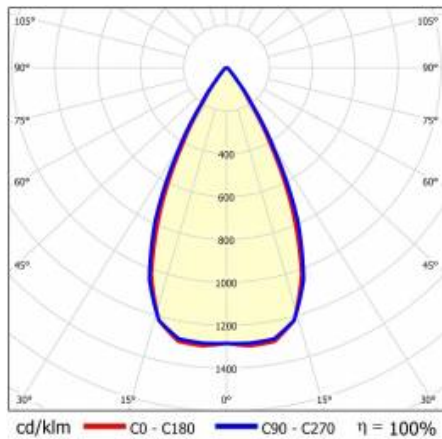

TERRA 3 LED Z 1195X230MM X2 3500LM 840 WHITE MAT (25W)

DETAILED CARD

TECHNICAL PARAMETERS TABLE

Rated power of the luminaire [W]:	25	Diffuser type:	matrix led
Index:	441486	Diffuser colour:	transparent
Colour temperature [K]:	4000	Optics material:	PC
EAN:	5905963441486	Optics:	lens
Luminous flux [lm]:	3500	Material of the body:	powder coated steel
Light source:	LED	Number on the palette [pcs]:	45
Beam angle [°]:	60	Net weight [kg]:	4.400
Luminous efficacy [lm/W]:	140	Category type:	louvres
Colour of the body:	white mat	Mounting dimensions [mm]:	600/60
Ingress protection:	IP20	Light distribution type:	symmetric
Version:	2x1	Working temperature [°C]:	from -20 to +35
Energy efficiency class:	D	LED lifespan L70B50 [h]:	156000
Mounting version:	suspended	LED lifespan L80B20 [h]:	98000
Electrical protection class:	II	LED lifespan L90B10 [h]:	47000
Dimensions (H/W/T/S) [mm]:	1195/230/38	Warranty [years]:	5
Colour rendering index:	>80	CE certificate:	62/2025
Diffuser material:	PC	Manual:	Download PDF
		Plik LDT:	Download

LIGHT CURVES